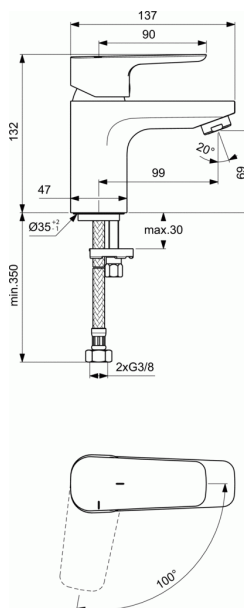

CERAPLAN III

One-hole basin mixer H70 BlueStart®

One-hole basin mixer H70 BlueStart®

38 mm ceramic cartridge with hot water limiter

BlueStart® technology

Metal handle with red and blue colour Cold start indication

Aerator Perlator with 5 l/min flow rate limiter

Easy-Fix fixation

Flexible hoses G3/8" for water supply system connection

Comply with EN817

FINISHES*

* AA = Chrome

KEY FEATURES & BENEFITS