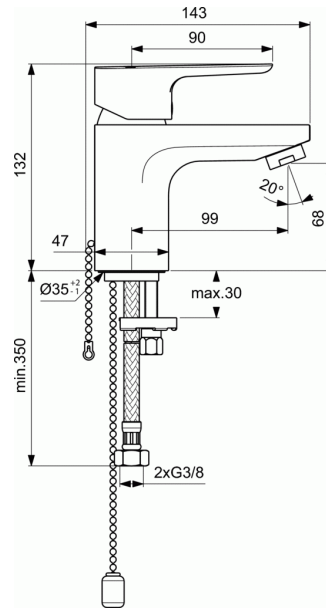

CERAPLAN III

One-hole basin mixer H70 with chain

One-hole basin mixer H70 with chain

- 38 mm ceramic cartridge with hot water limiter
- Metal handle with red and blue colour indication
- Perlator aerator
- Easy-Fix fixation
- Flexible hoses G3/8" for water supply system connection
- Metal chain
- Comply with EN817