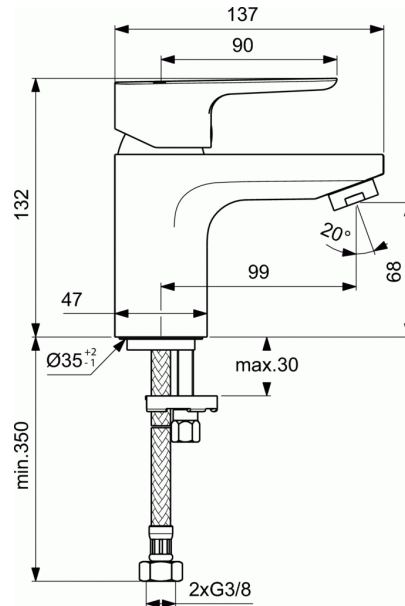

## CERAPLAN III One-hole basin mixer H70

### One-hole basin mixer H70

38 mm ceramic cartridge with hot water limiter  
Metal handle with red and blue colour indication  
Perlator aerator  
Easy-Fix fixation  
Flexible hoses G3/8" for water supply system connection  
Comply with EN817