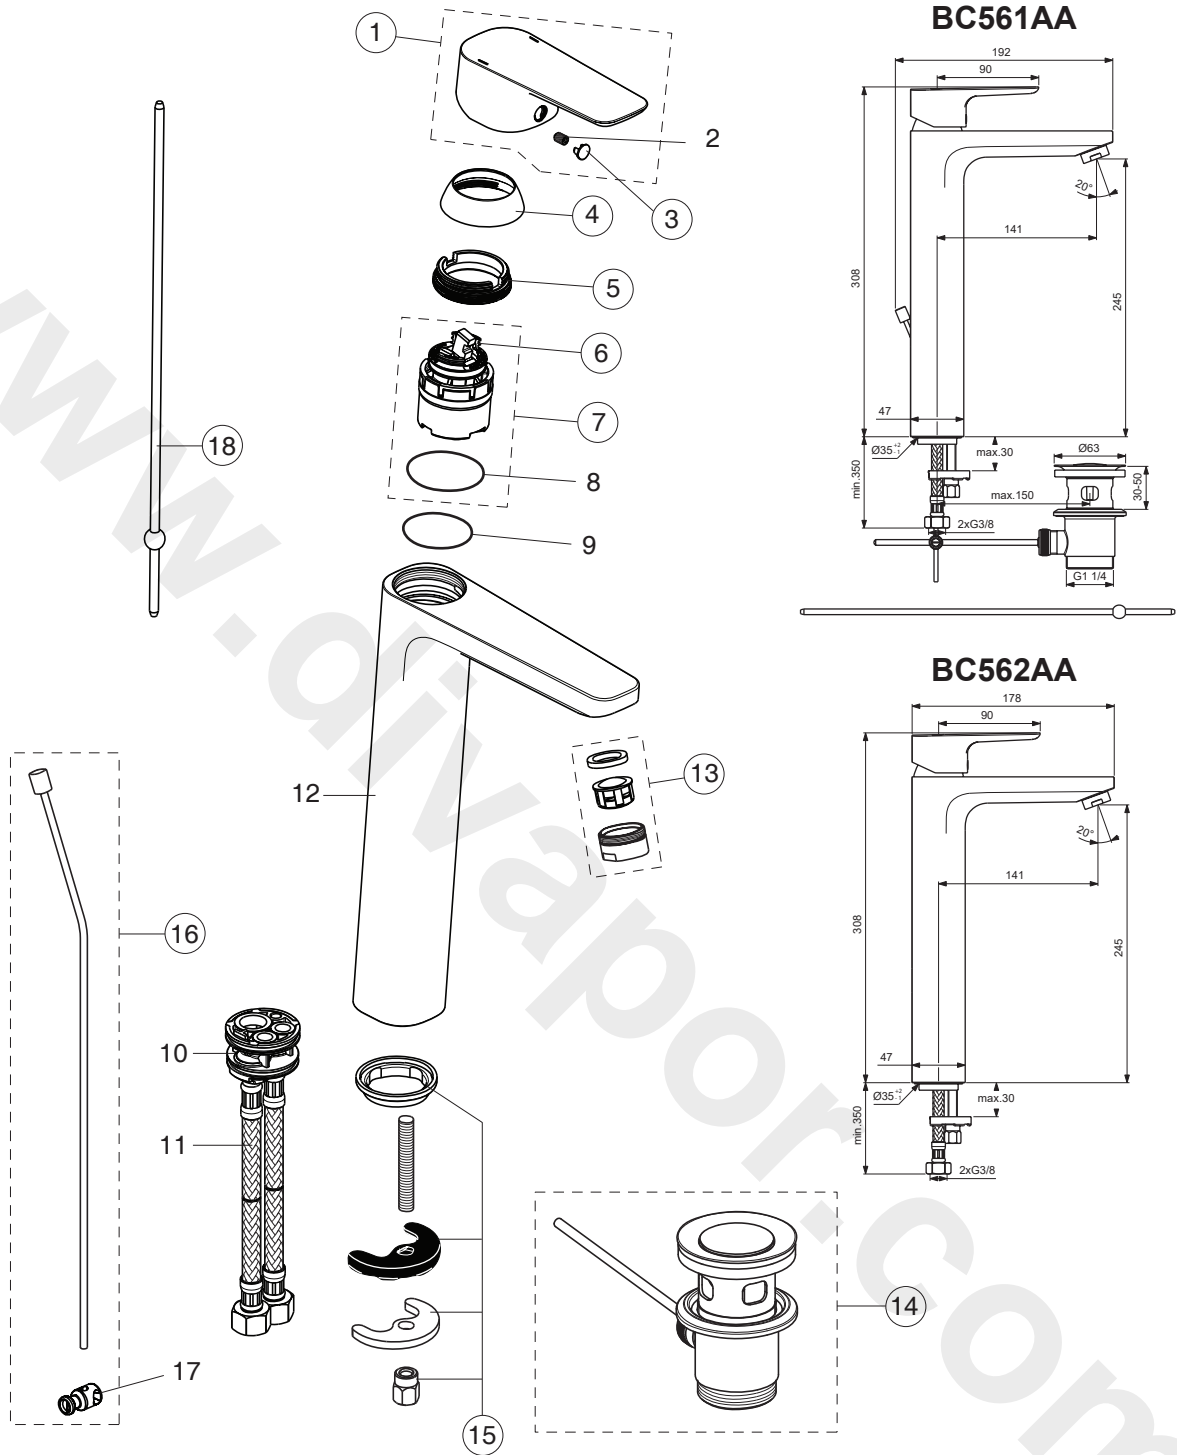

CERAPLAN III

Pos.	Signify	Spare parts-Nr.	Quantity	Pos.	Signify	Spare parts-Nr.	Quantity
1	Lever, w/logo-set	B961423AA	1 Pcs.	14	Pop-up drain ass.	A962991AA	1 Pcs.
2	Screw M5x8		1 Pcs.	15	Connecting set	A964520NU	1 Set
3	Cap decorative	B960473AA	1 Pcs.	16	Pull-up rod-compl.	B961119AA	1 Pcs.
4	Rosette M38x1.5	B961373AA	1 Pcs.	17	Pop up waste shackle		1 Pcs.
5	Screw M41x1.5/M38x1.5	B961374NU	1 Pcs.	18	Waste rod L330mm	A960200AA	1 Pcs.
6	Hot limit stop	A861181NU	1 Pcs.				
7	Cartridge Ø38mm	A861156NU*	1 Pcs.				
8	O-Ring Ø38x2.5		1 Pcs.				
9	O-Ring Ø34x2		1 Pcs.				
10	Manifold		1 Pcs.				
11	FI. pexhose G3/8-Ø10.5/L600		2 Pcs.				
12	Body basin		1 Pcs.				
13	Casc. perlator M24x1-A	A960321AA	1 Pcs.				

*Universal set (not all parts needed)