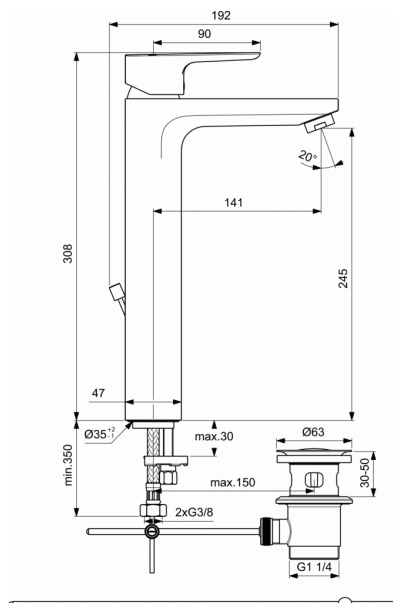

CERAPLAN III

One-hole basin mixer H250 with metal pop-up waste

One-hole basin mixer H250 with metal pop-up waste

- 38 mm ceramic cartridge with hot water limiter
- 1 piece casted body
- Metal handle with red and blue colour indication
- Perlator aerator
- Easy-Fix fixation
- Flexible hoses G3/8" for water supply system connection
- Metal pop-up waste
- Comply with EN817