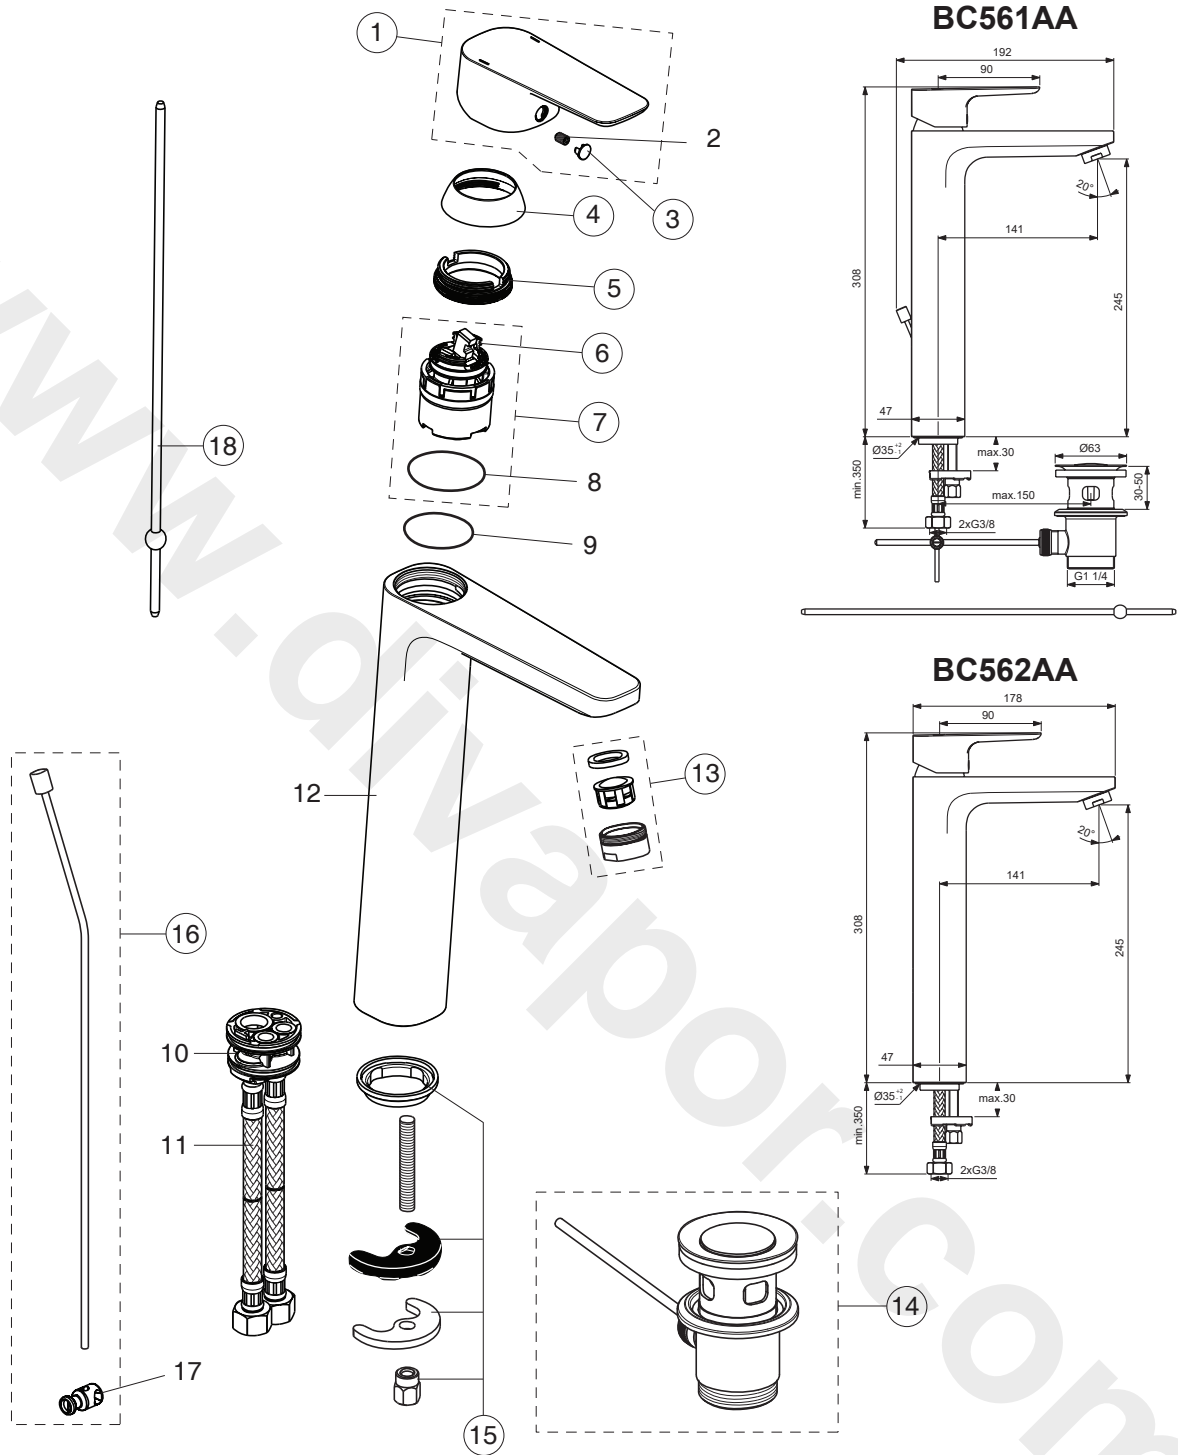

# CERAPLAN III

Pos.	Signify	Spare parts-Nr.	Quantity	Pos.	Signify	Spare parts-Nr.	Quantity
1	Lever, w/logo-set	B961423AA	1 Pcs.	14	Pop-up drain ass.	A962991AA	1 Pcs.
2	Screw M5x8		1 Pcs.	15	Connecting set	A964520NU	1 Set
3	Cap decorative	B960473AA	1 Pcs.	16	Pull-up rod-compl.	B961119AA	1 Pcs.
4	Rosette M38x1.5	B961373AA	1 Pcs.	17	Pop up waste shackle		1 Pcs.
5	Screw M41x1.5/M38x1.5	B961374NU	1 Pcs.	18	Waste rod L330mm	A960200AA	1 Pcs.
6	Hot limit stop	A861181NU	1 Pcs.				
7	Cartridge Ø38mm	A861156NU*	1 Pcs.				
8	O-Ring Ø38x2.5		1 Pcs.				
9	O-Ring Ø34x2		1 Pcs.				
10	Manifold		1 Pcs.				
11	Fl. pexhose G3/8-Ø10.5/L600		2 Pcs.				
12	Body basin		1 Pcs.				
13	Casc.perlator M24x1-A	A960321AA	1 Pcs.				

\*Universal set (not all parts needed)