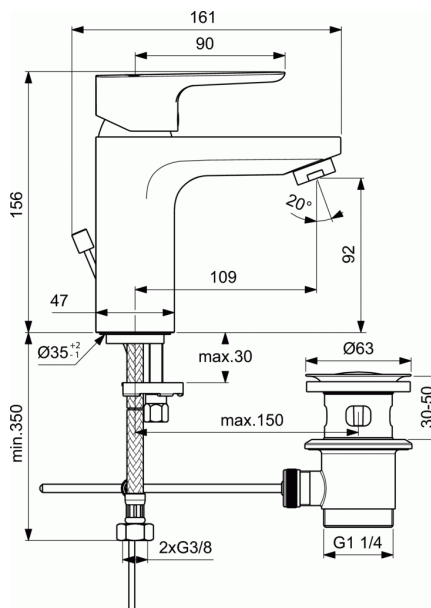

CERAPLAN III

One-hole basin mixer H90

One-hole basin mixer H90

- 38 mm ceramic cartridge with hot water limiter
- Metal handle with red and blue colour indication
- Perlator aerator
- Easy-Fix fixation
- Flexible hoses G3/8" for water supply system connection
- Metal pop-up waste
- Comply with EN817