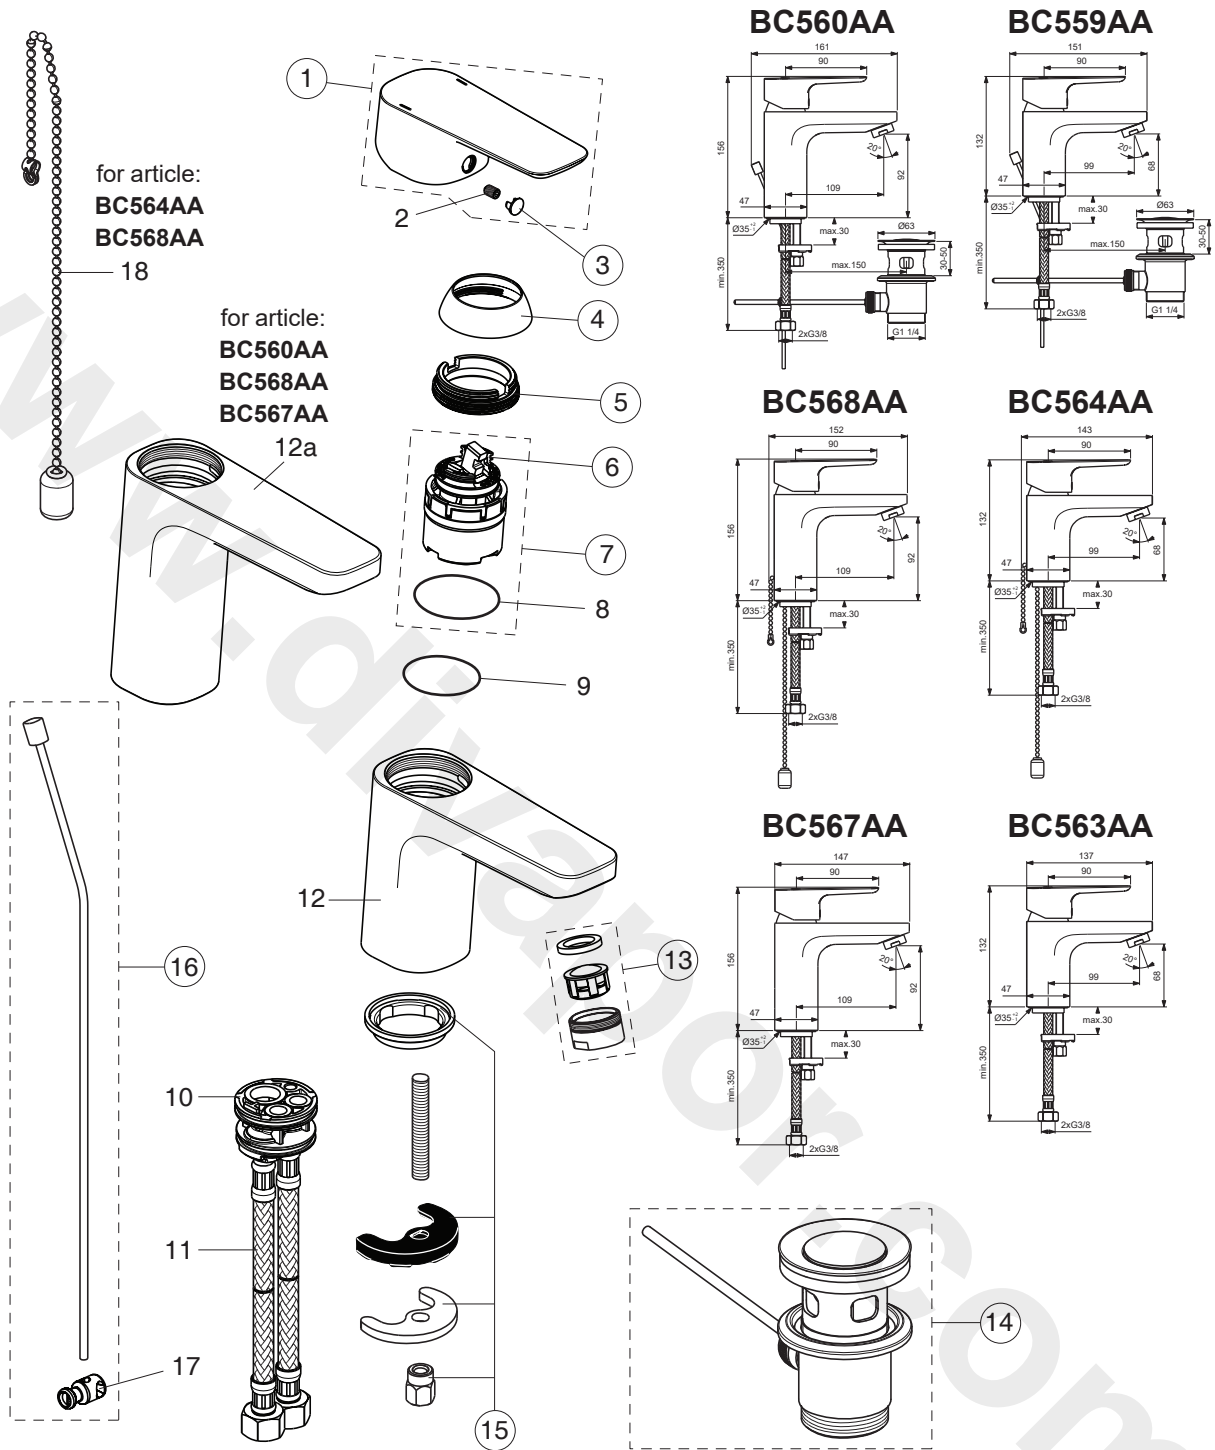

CERAPLAN III

Pos.	Signify	Spare parts-Nr.	Quantity	Pos.	Signify	Spare parts-Nr.	Quantity
1	Lever, w/logo-set	B961423AA	1 Pcs.	13	Casc. perlator M24x1-A	A960321AA	1 Pcs.
2	Screw M5x8		1 Pcs.	14	Pop-up drain ass.	A962991AA	1 Pcs.
3	Cap decorative	B960473AA	1 Pcs.	15	Connecting set	A964520NU	1 Set
4	Rosette M38x1.5	B961373AA	1 Pcs.	16	Pull-up rod-compl.	B961119AA	1 Pcs.
5	Screw M41x1.5/M38x1.5	B961374NU	1 Pcs.	17	Pop up waste shackle		1 Pcs.
6	Hot limit stop	A861181NU	1 Pcs.	18	Beaded chain L460mm		1 Pcs.
7	Cartridge Ø38mm	A861156NU*	1 Pcs.				
8	O-Ring Ø38x2.5		1 Pcs.				
9	O-Ring Ø34x2		1 Pcs.				
10	Manifold		1 Pcs.				
11	Fl. pexhose G3/8-Ø10.5/L445		2 Pcs.				
12	Body basin		1 Pcs.				
12a	Body basin GRANDE		1 Pcs.				

*Universal set (not all parts needed)