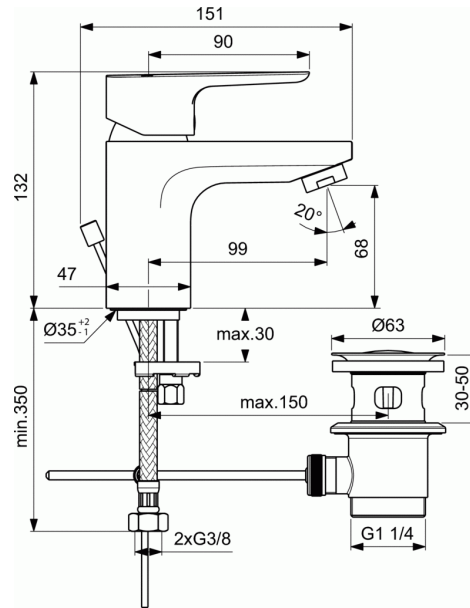

CERAPLAN III One-hole basin mixer H70

One-hole basin mixer H70

- 38 mm ceramic cartridge with hot water limiter
- Metal handle with red and blue colour indication
- Perlator aerator
- Easy-Fix fixation
- Flexible hoses G3/8" for water supply system connection
- Metal pop-up waste
- Comply with EN817