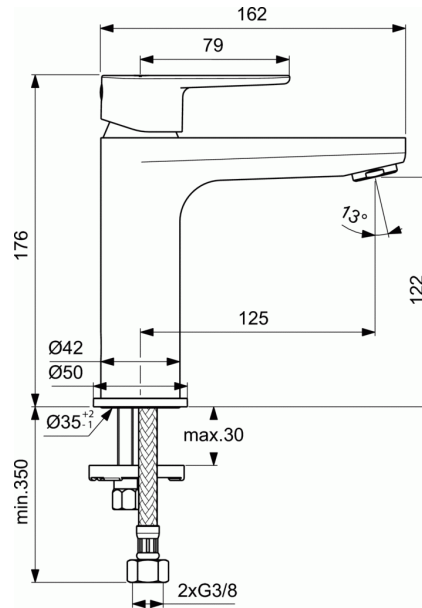

CERAFINE O

One-hole basin mixer H120 without pop-up waste

One-hole basin mixer H120 without pop-up waste

- 28 mm FirmaFlow® ceramic cartridge with hot water limiter
- Metal handle with red and blue color indication
- Slim aerator with 5 l/min flow rate limiter
- Decorative rosette part of the body (one piece)
- Easy-Fix system for installation
- Flexible hoses G3/8" for water supply system connection

Comply with EN817

FINISHES*

AA

* AA = Chrome