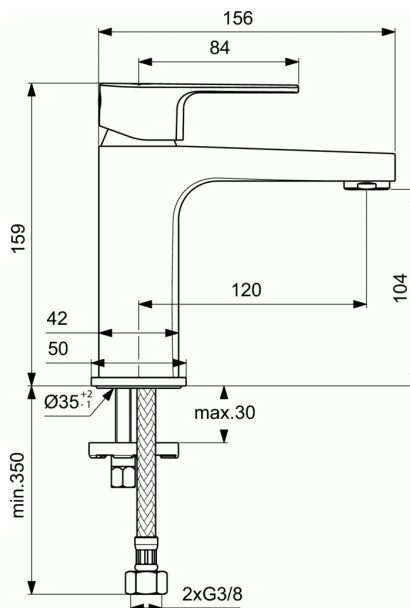

CERAFINE D

One-hole basin mixer H105 without pop-up waste

One-hole basin mixer H105 without pop-up waste

28 mm ceramic cartridge FirmaFlow® with hot water limiter

Metal handle with red and blue indicator

Slim aerator with 5 l/min flow rate limiter

Decorative rosette part of the body (one piece)

Easy-fix system for installation

Flexible hoses G3/8" for water supply system connection

Comply with EN817

FINISHES*

* AA = Chrome