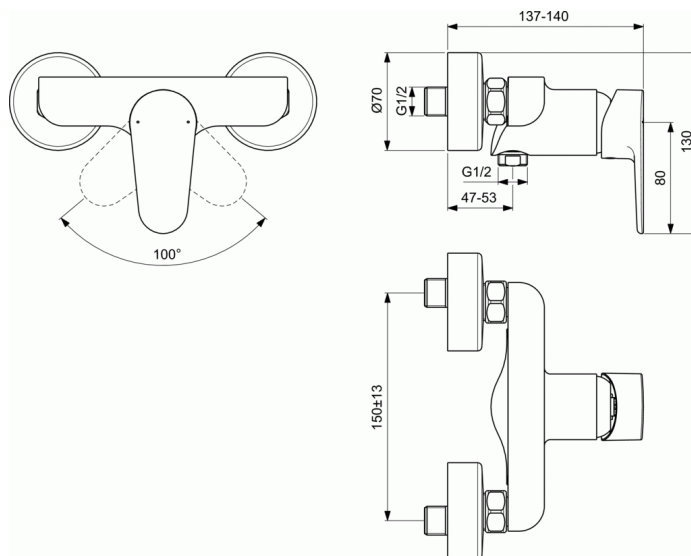

CERAFINE O

Exposed shower mixer

Exposed shower mixer

38 mm ceramic cartridge FirmaFlow® with hot water limiter

Metal handle with red and blue indicator

Check valve

Standard S-connections

Finishes:

- technology electroplating (AA)

- technology powder coating (U4)

Comply with EN817

FINISHES*

AA

U4

* AA = Chrome, U4 = Matt black/chrome