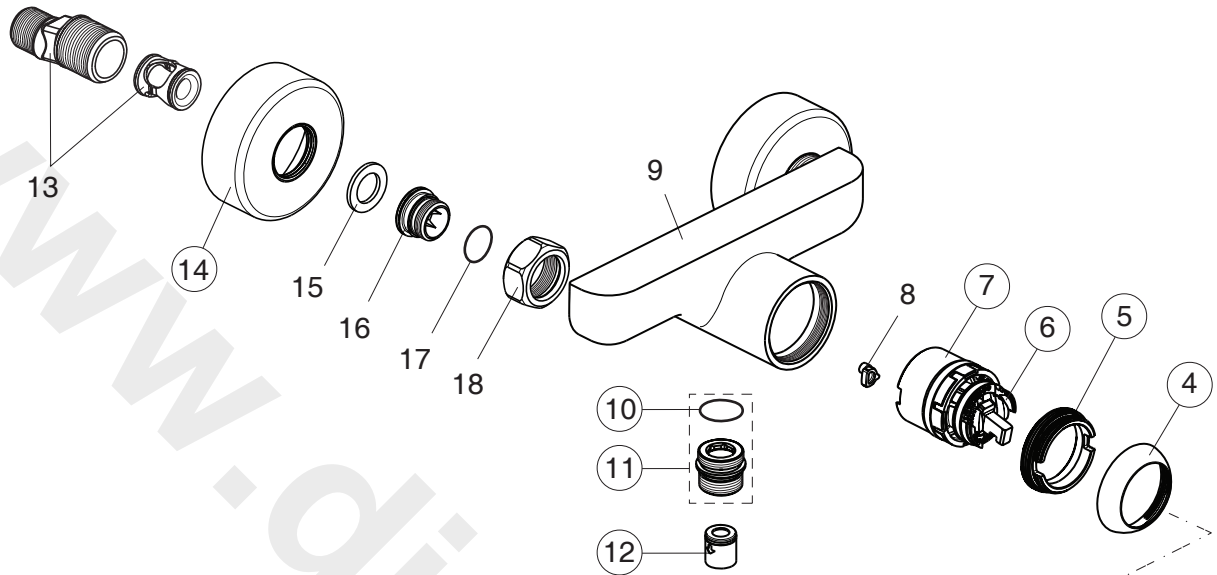

CERAFINE MODEL O

BC499XX

For XX=Coverage-Designate:

AA=chrome, XG=matt black sprayed ral 9005

For Instance:

B961649AA for chrome

Pos.	Signify	Spare parts-Nr.	Quantity	Pos.	Signify	Spare parts-Nr.	Quantity
1	Lever, w/logo-compl.	B961649XX	1 Set	15	Fiber ring Ø24x15x2		2 Pcs.
2	Screw M5x8		1 Pcs.	16	Nipple M19x1.5LH		2 Pcs.
3	Cap decorative	B960473XX	1 Pcs.	17	O-Ring Ø15.6x1.78		2 Pcs.
4	Cap	B961438XX	1 Pcs.	18	Coupling nut		2 Pcs.
5	Screw M41x1.5/M38x1.5	B961374NU	1 Pcs.				
6	Hot limit stop	A861181NU	1 Pcs.				
7	Cartridge Ø38mm	A861156NU*	1 Pcs.				
8	Pin		1 Pcs.				
9	Body shower		1 Pcs.				
10	O-Ring Ø18.2x1.7	A961640NU	2 Pcs.				
11	Nipple M22x1-G1/2	B964675XX	1 Pcs.				
12	Non return valve	B961346NU	1 Pcs.				
13	S-connections		2 Pcs.				
14	Escutcheon	B960242XX	1 Pcs.				

*Universal set (not all parts needed)