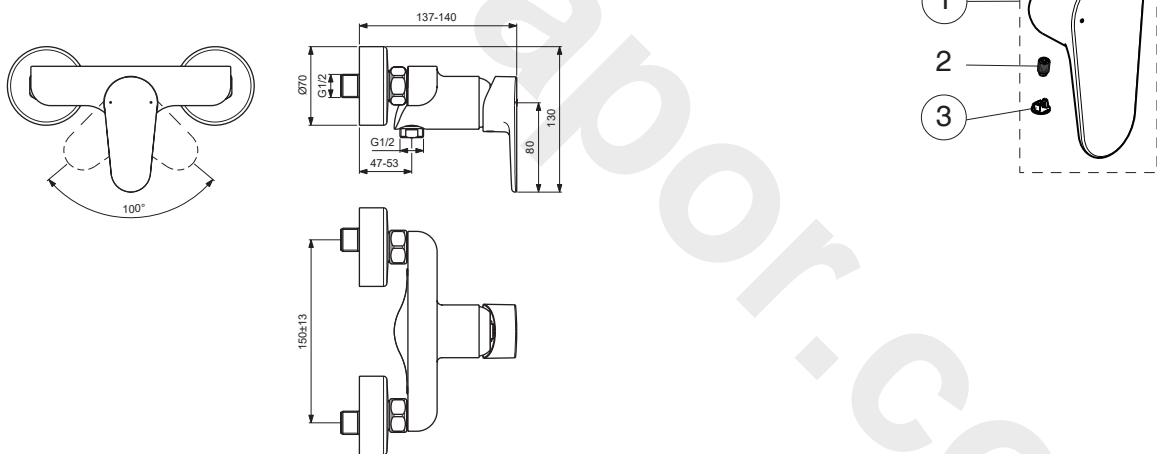

CERAFINE MODEL O

BC499XX

For XX=Coverage-Designate:

AA=chrome, XG=matt black sprayed ral 9005

For Instance:

B961649AA for chrome

Pos.	Signify	Spare parts-Nr.	Quantity	Pos.	Signify	Spare parts-Nr.	Quantity
1	Lever, w/logo-compl.	B961649XX	1 Set	15	Fiber ring Ø24x15x2		2 Pcs.
2	Screw M5x8		1 Pcs.	16	Nipple M19x1.5LH		2 Pcs.
3	Cap decorative	B960473XX	1 Pcs.	17	O-Ring Ø15.6x1.78		2 Pcs.
4	Cap	B961438XX	1 Pcs.	18	Coupling nut		2 Pcs.
5	Screw M41x1.5/M38x1.5	B961374NU	1 Pcs.				
6	Hot limit stop	A861181NU	1 Pcs.				
7	Cartridge Ø38mm	A861156NU*	1 Pcs.				
8	Pin		1 Pcs.				
9	Body shower		1 Pcs.				
10	O-Ring Ø18.2x1.7	A961640NU	2 Pcs.				
11	Nipple M22x1-G1/2	B964675XX	1 Pcs.				
12	Non return valve	B961346NU	1 Pcs.				
13	S-connections		2 Pcs.				
14	Escutcheon	B960242XX	1 Pcs.				

*Universal set (not all parts needed)