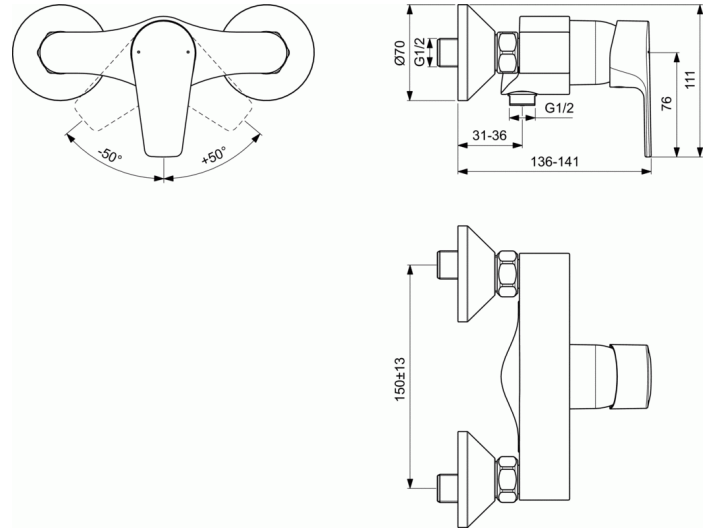

CERAFINE D

Exposed shower mixer

Exposed shower mixer

38 mm ceramic cartridge FirmaFlow® with hot water limiter
Metal handle with red and blue indicator
Check valve
Standard S-connections
Comply with EN817

FINISHES*

* U8 = Grey Pearl/chrome, AA = Chrome