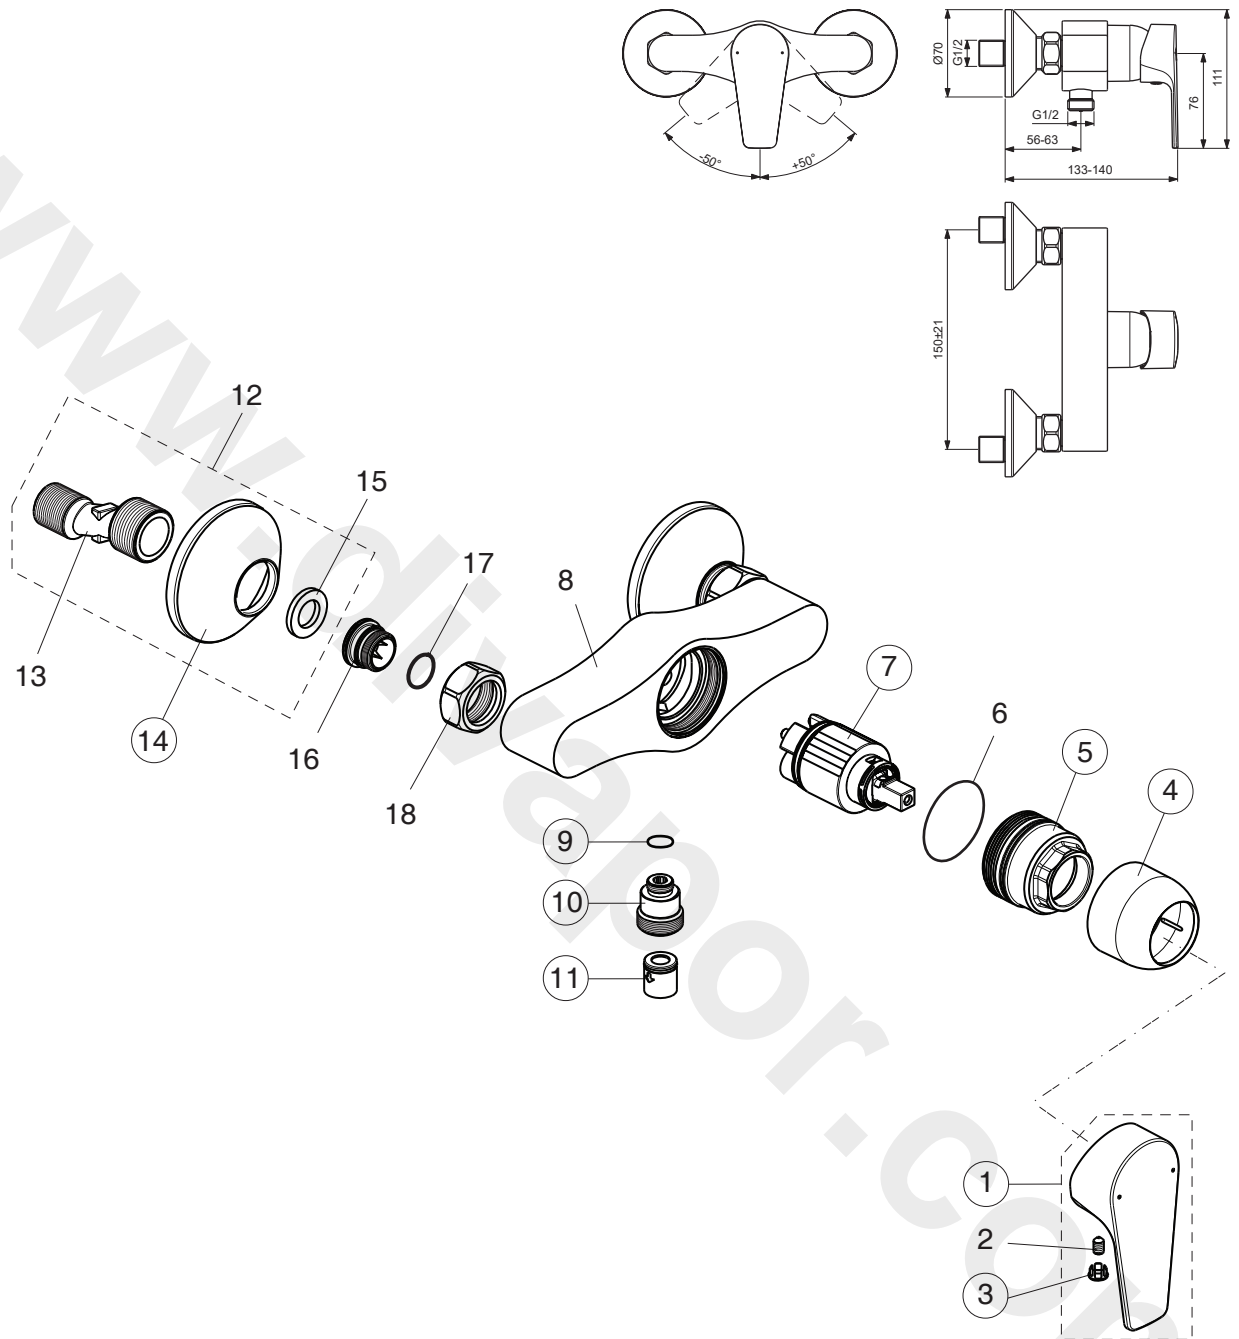

CERAFINE MODEL D

BC493AA

Pos.	Signify	Spare parts-Nr.	Quantity	Pos.	Signify	Spare parts-Nr.	Quantity
1	Lever ,w/logo-compl.	B961511AA	1 Set	15	Fiber ring		2 Pcs.
2	Screw M5x8		1 Pcs.	16	Nipple M19x1.5LH		2 Pcs.
3	Cap decorative	B964696NU	1 Pcs.	17	O-Ring Ø15.6x1.78		2 Pcs.
4	Rosette	B961229AA	1 Pcs.	18	Coupling nut		2 Pcs.
5+pos.6	Screw M42x1.5	B961230NU	1 Pcs.				
6	O-Ring Ø39.1x1.3		1 Pcs.				
7	Cartridge Ø35mm	B961480NU	1 Pcs.				
8	Body shower		1 Pcs.				
9	O-Ring Ø10x1.5	B960645NU	1 Pcs.				
10	Nipple G1/2-M12x1	B960646XX	1 Pcs.				
11	Non return valve	B961346NU	1 Pcs.				
12	S-connection-compl.		1 Pcs.				
13	S-connector G3/4		2 Pcs.				
14	Rosette	A963489AA	1 Pcs.				