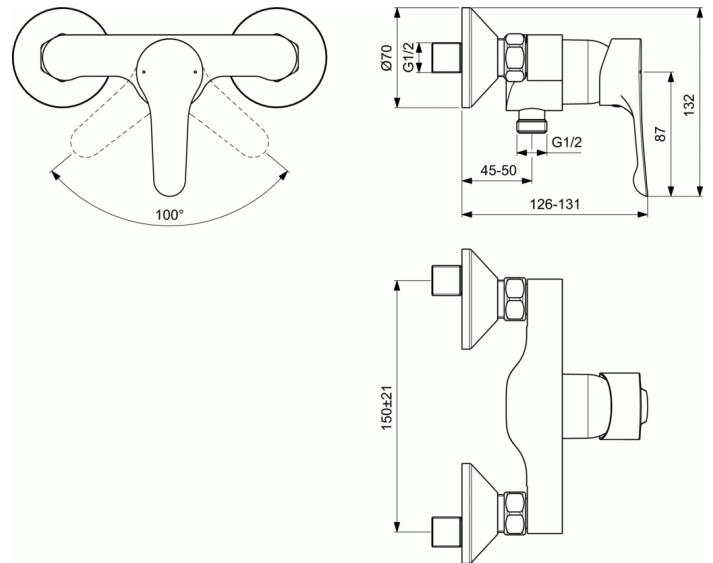

## Exposed shower mixer

### Exposed shower mixer

- 35 mm ceramic cartridge with hot water limiter
- Metal handle with red and blue colour indication
- Check valve
- Standard S-Connections
- Comply with EN817