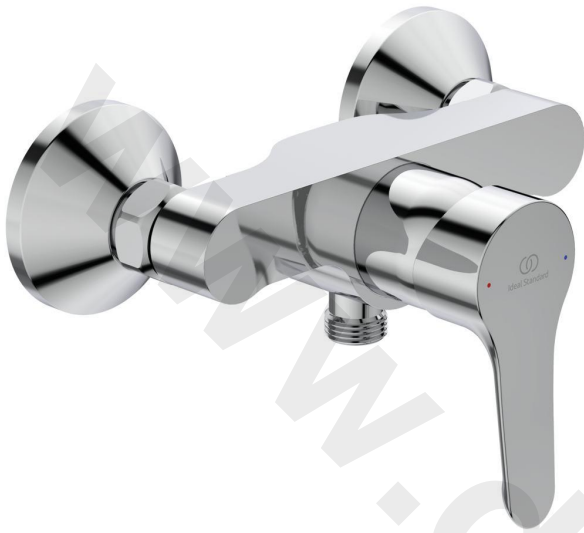

## Exposed shower mixer

### Exposed shower mixer

- 35 mm ceramic cartridge with hot water limiter
- Metal handle with red and blue colour indication
- Check valve
- Standard S-Connections
- Comply with EN817