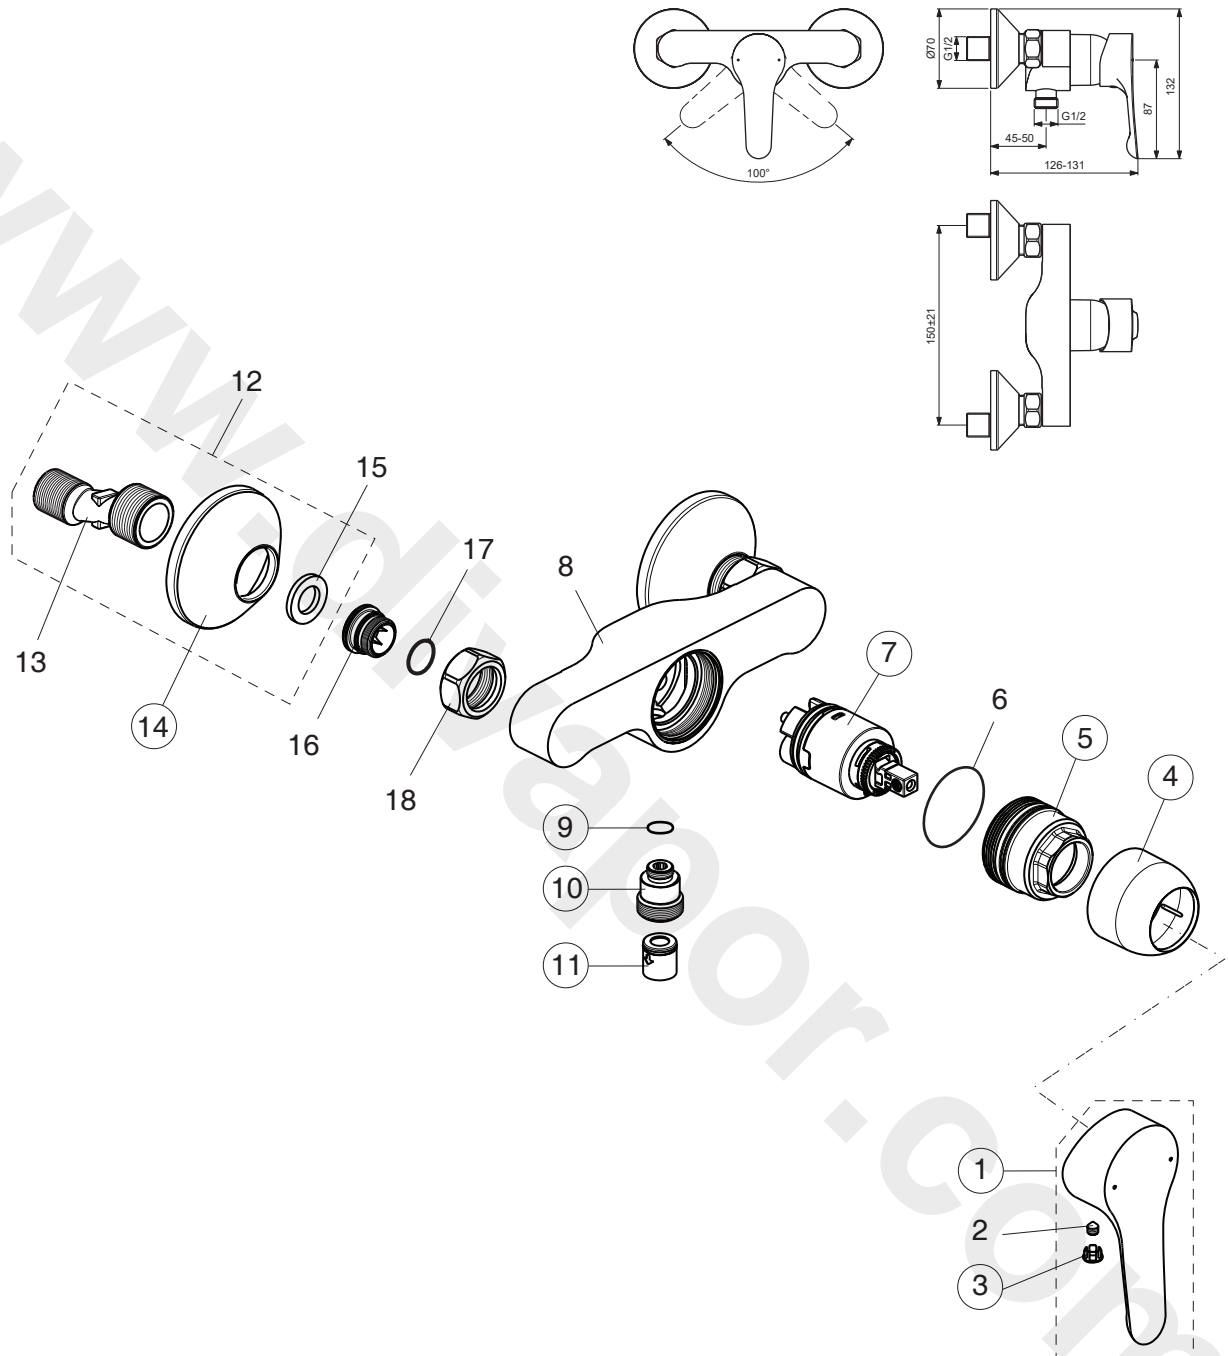

BC488AA

Pos.	Signify	Spare parts-Nr.	Quantity	Pos.	Signify	Spare parts-Nr.	Quantity
1	Lever, w/logo-set	B961564AA	1 Pcs.	15	Fiber ring		2 Pcs.
2	Screw M5x6		1 Pcs.	16	Nipple M19x1.5LH		2 Pcs.
3	Cap decorative	B964696NU	1 Pcs.	17	O-Ring Ø15.6x1.78		2 Pcs.
4	Rosette	B961229AA	1 Pcs.	18	Coupling nut		2 Pcs.
5+pos.6	Screw M42x1.5	B961230NU	1 Pcs.				
6	O-Ring Ø39.1x1.3		1 Pcs.				
7	Cartridge Ø35mm	B961480NU	1 Pcs.				
8	Body shower		1 Pcs.				
9	O-Ring Ø10x1.5	B960645NU	1 Pcs.				
10	Nipple G1/2-M12x1	B960646AA	1 Pcs.				
11	Non return valve	B961346NU	1 Pcs.				
12	S-connection-compl.		1 Pcs.				
13	S-connector G3/4		2 Pcs.				
14	Rosette	A963489AA	1 Pcs.				