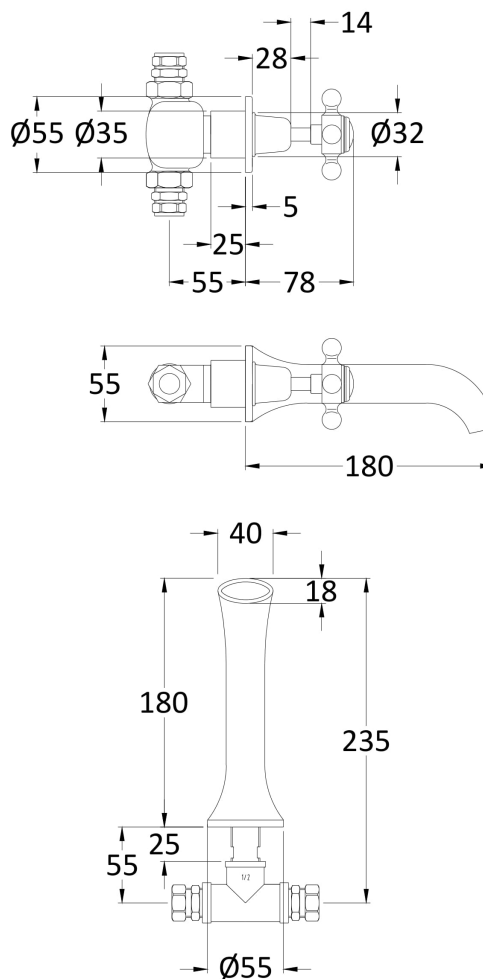

Sales Code: BC417DX

Description: Wall Mount 3Th Basin Tap Dome Crosshead

### Product Dimensions

Height (mm):	55
Width (mm):	
Depth (mm):	180
Length (mm):	
Nett Weight (kg):	2

### Packaging Dimensions

Height (mm):	65
Width (mm):	350
Depth (mm):	213
Gross Weight (kg):	2

### Product Details

Country of Origin:	China
Fitting Instruction:	Yes
Product Material:	Brass
Control Type:	Manual
Waste Included:	Waste Not Included
Waste Type:	Not Applicable
WRAS Approval: No	Approval No: N/A
Valve/Cartridge Type:	1/4 Turn Ceramic Disc
Colour/Finish:	Chrome
Mount Type:	Wall
Operating Pressure (bar):	0.1
Flow Rates: (Litres Per Min)	0.1 bar: 8    0.5 bar: 19.3    1 bar: 27.5    2 bar: 39.4    3 bar: 47.8
Pipe Size:	15 mm (1/2" Bsp)
Pipe Centres:	N/A