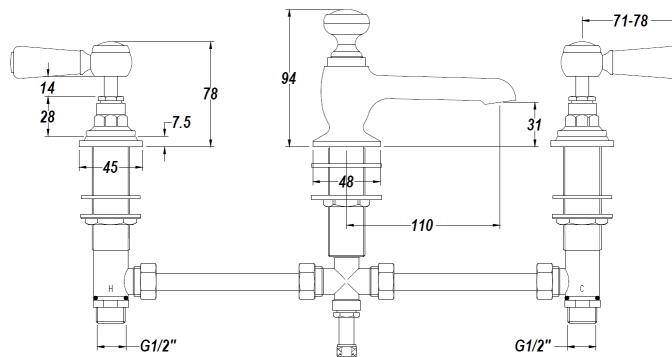

Sales Code: BC407HL

Description: Topaz Black Hex Lever 3Th Basin Mixer

Product Dimensions

Height (mm):	94
Width (mm):	246
Depth (mm):	140
Length (mm):	
Nett Weight (kg):	2.8

Packaging Dimensions

Height (mm):	75
Width (mm):	150
Depth (mm):	430
Gross Weight (kg):	3

Packaging Data

Box Colour:	White Cardboard Box
Box Qty:	1
Label Size:	100 x 50
Label Colour:	White Label
Label Qty:	1

Outer Box Dimensions (If Applicable)

Height (mm):	495
Width (mm):	555
Depth (mm):	290

Length (mm):	
Gross Weight (kg):	
Barcode:	5055275871546

Product Details

Country of Origin:	United Kingdom
Fitting Instruction:	Yes
Product Material:	Brass
Control Type:	Manual
Waste Included:	Waste Included
Waste Type:	Pop-Up
WRAS Approval: No	Approval No: N/A
Valve/Cartridge Type:	1/4 Turn Ceramic Disc
Colour/Finish:	Chrome
Mount Type:	Deck
Operating Pressure (bar):	0.1

Flow Rates: (Litres Per Min)	0.1 bar: 5,6	0.5 bar: 14	1 bar: 20,2	2 bar: 29	3 bar: 35,4
Pipe Size:	15 mm (1/2" Bsp)				
Pipe Centres:	N/A				