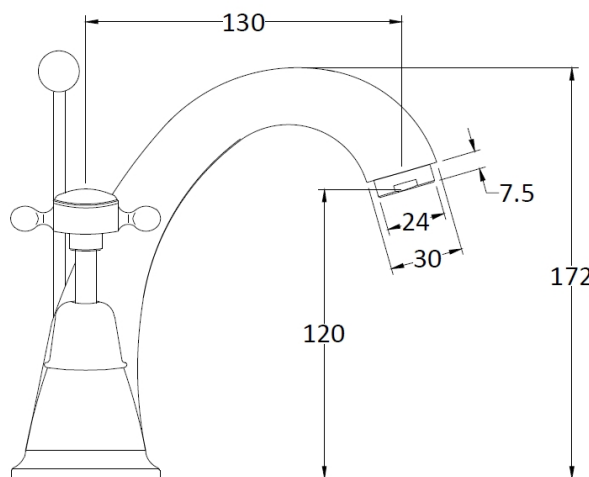

### Product Dimensions

Height (mm):	176
Width (mm):	214
Depth (mm):	185
Length (mm):	
Nett Weight (kg):	1.88

### Packaging Dimensions

Height (mm):	125
Width (mm):	220
Depth (mm):	390
Gross Weight (kg):	2.43

### Outer Box Dimensions (If Applicable)

Height (mm):	395
Width (mm):	415
Depth (mm):	440
Length (mm):	
Gross Weight (kg):	
Barcode:	5055275871409

### Product Details

Country of Origin:	United Kingdom
Fitting Instruction:	Yes
Product Material:	Brass
Control Type:	Manual
Waste Included:	Waste Included
Waste Type:	Pop-Up
WRAS Approval: No	Approval No: N/A
Valve/Cartridge Type:	1/4 Turn Ceramic Disc
Colour/Finish:	Chrome
Mount Type:	Deck
Operating Pressure (bar):	0.1