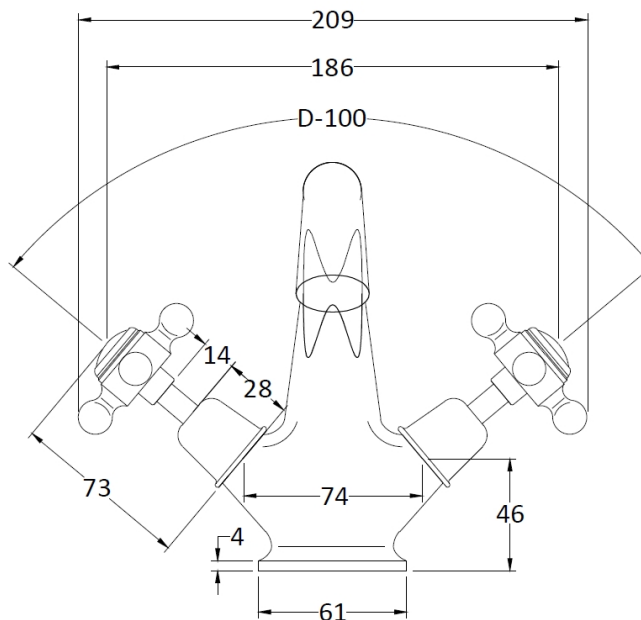

### Product Dimensions

Height (mm):	176
Width (mm):	214
Depth (mm):	185
Length (mm):	
Nett Weight (kg):	1.88

### Packaging Dimensions

Height (mm):	125
Width (mm):	220
Depth (mm):	390
Gross Weight (kg):	2.43

### Outer Box Dimensions (If Applicable)

Height (mm):	395
Width (mm):	415
Depth (mm):	440
Length (mm):	
Gross Weight (kg):	
Barcode:	5055275871409

Flow Rates: (Litres Per Min)	0.1 bar: 6.4	0.5 bar: 16.2	1 bar: 23.4	2 bar: 33.5	3 bar: 41
Pipe Size:	15 mm (1/2" Bsp)				
Pipe Centres:	N/A				