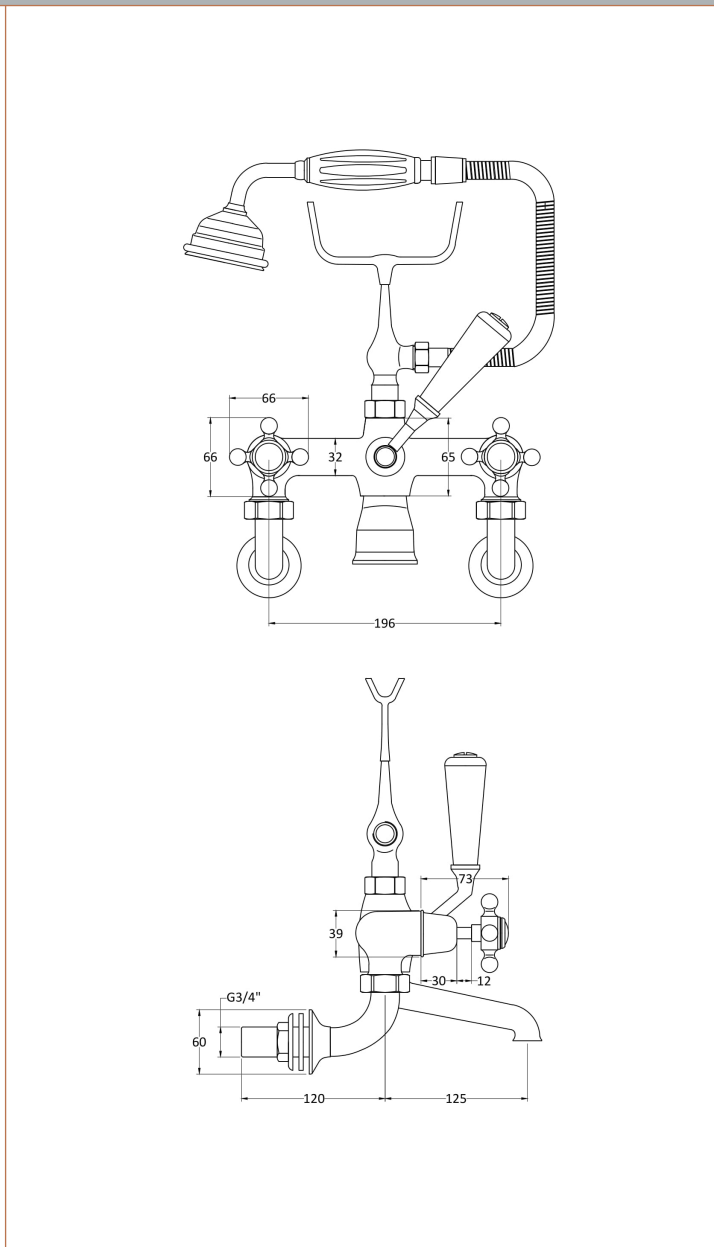

Sales Code: BC404DXWM

Description: Wall Mounted Bath Shower Mixer

**Product Dimensions**

Height (mm):	320
Width (mm):	350
Depth (mm):	155
Length (mm):	
Nett Weight (kg):	4.7

**Packaging Dimensions**

Height (mm):	150
Width (mm):	232
Depth (mm):	330
Gross Weight (kg):	4.9

**Packaging Data**

Box Colour:	White Cardboard Box
Box Qty:	1
Label Size:	100 x 50
Label Colour:	White Label
Label Qty:	1

**Outer Box Dimensions (If Applicable)**

Height (mm):	320
Width (mm):	345
Depth (mm):	520
Length (mm):	
Gross Weight (kg):	
Barcode:	5055275895658

**Product Details**

Country of Origin:	United Kingdom
Fitting Instruction:	Yes
Product Material:	Brass
Control Type:	Manual
Waste Included:	Waste Not Included
Waste Type:	Not Applicable
WRAS Approval: No	Approval No: N/A
Valve/Cartridge Type:	1/4 Turn Ceramic Disc
Colour/Finish:	Chrome
Mount Type:	Wall
Operating Pressure (bar):	0.2

Flow Rates: (Litres Per Min)	0.1 bar: 10.6 0.5 bar: 28.6 1 bar: 41.4 2 bar: 59 3 bar: 72.8
Pipe Size:	22 mm (3/4" Bsp)
Pipe Centres:	196mm