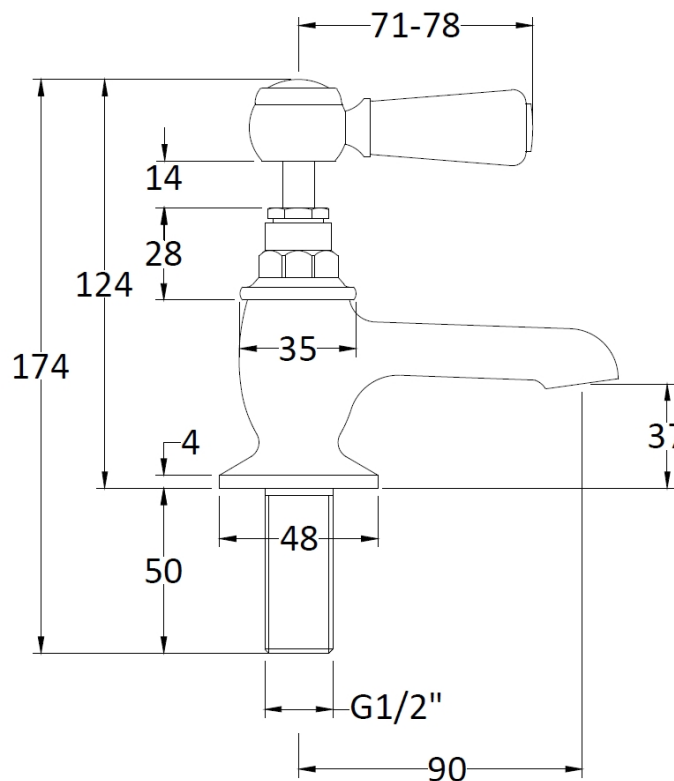

Sales Code: BC401HL

Description: Topaz Black Hex Lever Basin Taps

Product Dimensions

Height (mm):	122
Width (mm):	66
Depth (mm):	119
Length (mm):	
Nett Weight (kg):	1.2

Packaging Dimensions

Height (mm):	55
Width (mm):	160
Depth (mm):	260
Gross Weight (kg):	1.4

Packaging Data

Box Colour:	White Cardboard Box
Box Qty:	1
Label Size:	100 x 50
Label Colour:	White Label
Label Qty:	1

Outer Box Dimensions (If Applicable)

Height (mm):	300
Width (mm):	270
Depth (mm):	500
Length (mm):	
Gross Weight (kg):	
Barcode:	5055275871508

Product Details

Country of Origin:	United Kingdom
Fitting Instruction:	Yes
Product Material:	Brass
Control Type:	Manual
Waste Included:	Waste Not Included
Waste Type:	Not Applicable
WRAS Approval: No	Approval No: N/A
Valve/Cartridge Type:	1/4 Turn Ceramic Disc
Colour/Finish:	Chrome
Mount Type:	Deck
Operating Pressure (bar):	0.1
Flow Rates: (Litres Per Min)	0.1 bar: 4.3 0.5 bar: 11 1 bar: 15.8 2 bar: 22.5 3 bar: 27.5
Pipe Size:	15 mm (1/2" Bsp)
Pipe Centres:	N/A