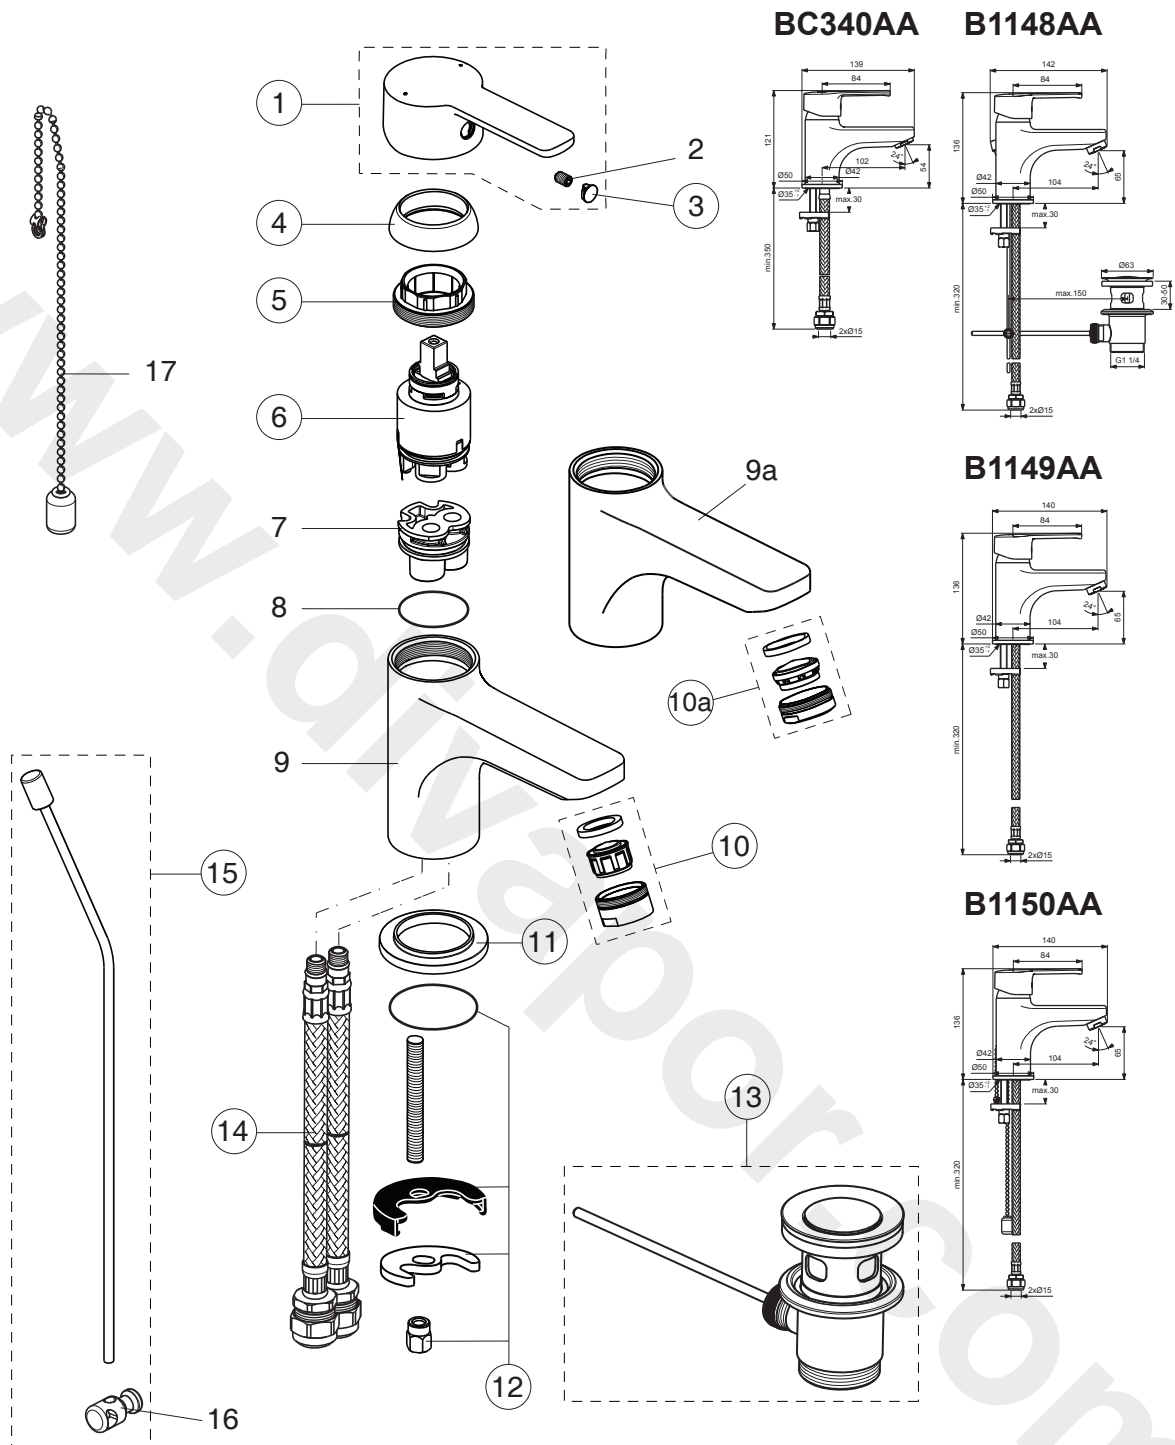

CALISTA

Pos.	Signify	Spare parts-Nr.	Quantity	Pos.	Signify	Spare parts-Nr.	Quantity
1	Lever,w/logo-compl.	B961309AA	1 Pcs.	13	Pop-up drain ass.	A962991AA	1 Pcs.
2	Screw M5x8		1 Pcs.	14	Flex pexhose G1/2	B960511NU	1 Pcs.
3	Cap decorative	B960473AA	1 Pcs.	15	M10x1/Ø15/L380mm		
4	Cap	B964697AA	1 Pcs.	16	Pop up waste-compl.	B960915AA	1 Pcs.
5	Screw M37x1.5	B964698NU	1 Pcs.	17	Pop up waste shackle		
6	Cartridge Ø35mm, w/hot limit stop	A960569NU	1 Pcs.		Beaded chain L460mm		1 Pcs.
7	Manifold		1 Pcs.				
8	O-Ring Ø27.6x2.4		1 Pcs.				
9,9a	Body basin		1 Pcs.				
10	Aerator M24x1	B960754AA	1 Pcs.				
10a	Perlator M24x1-A / 5l/min	B961383AA	1 Pcs.				
11	Rosette decorative	B960712AA	1 Pcs.				
12	Connecting set	B964702NU	1 Pcs.				