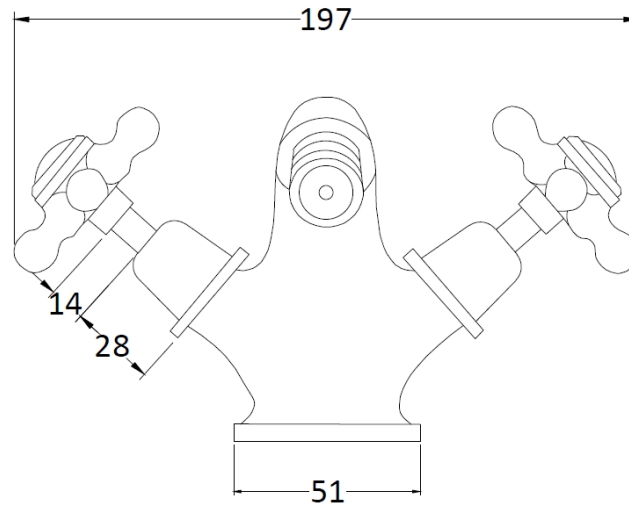

Sales Code: BC306DX

Description: Topaz Mono Bidet Mixer

Product Dimensions

Height (mm):	97
Width (mm):	197
Depth (mm):	130
Length (mm):	
Nett Weight (kg):	2.2

Packaging Dimensions

Height (mm):	120
Width (mm):	195
Depth (mm):	190
Gross Weight (kg):	2.4

Packaging Data

Box Colour:	White Cardboard Box
Box Qty:	1
Label Size:	100 x 50
Label Colour:	White Label
Label Qty:	1

Outer Box Dimensions (If Applicable)

Height (mm):	395
Width (mm):	550
Depth (mm):	320
Length (mm):	
Gross Weight (kg):	13
Barcode:	5055275894590

Product Details

Country of Origin:	China
Fitting Instruction:	Yes
Product Material:	Brass
Control Type:	Manual
Waste Included:	Waste Included
Waste Type:	Pop-Up
WRAS Approval: No	Approval No: N/A
Valve/Cartridge Type:	1/4 Turn Ceramic Disc
Colour/Finish:	Chrome
Mount Type:	Deck
Operating Pressure (bar):	0.1
Flow Rates: (Litres Per Min)	0.1 bar: 5 0.5 bar: 16 1 bar: 24 2 bar: 33 3 bar: 38
Pipe Size:	15 mm (1/2" Bsp)
Pipe Centres:	N/A