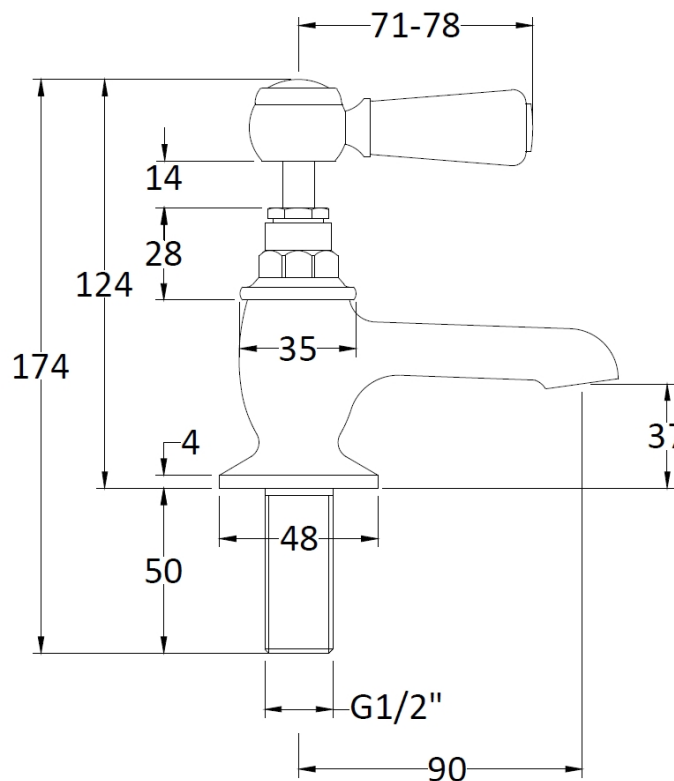

Sales Code: BC301HL

Description: Topaz Lever Basin Taps

Product Dimensions

Height (mm):	122
Width (mm):	66
Depth (mm):	119
Length (mm):	
Nett Weight (kg):	1.2

Packaging Dimensions

Height (mm):	55
Width (mm):	160
Depth (mm):	260
Gross Weight (kg):	1.4

Packaging Data

Box Colour:	White Cardboard Box
Box Qty:	1
Label Size:	100 x 50
Label Colour:	White Label
Label Qty:	1

Outer Box Dimensions (If Applicable)

Height (mm):	300
Width (mm):	270
Depth (mm):	500
Length (mm):	

Gross Weight (kg):	
Barcode:	5055275871447

Product Details

Country of Origin:	United Kingdom
Fitting Instruction:	Yes
Product Material:	Brass
Control Type:	Manual
Waste Included:	Waste Not Included
Waste Type:	Not Applicable
WRAS Approval: No	Approval No: N/A
Valve/Cartridge Type:	1/4 Turn Ceramic Disc
Colour/Finish:	Chrome
Mount Type:	Deck
Operating Pressure (bar):	0.1

Flow Rates: (Litres Per Min)	0.1 bar: 4.3	0.5 bar: 11	1 bar: 15,8	2 bar: 22,5	3 bar: 27,5
Pipe Size:	15 mm (1/2" Bsp)				
Pipe Centres:	N/A				