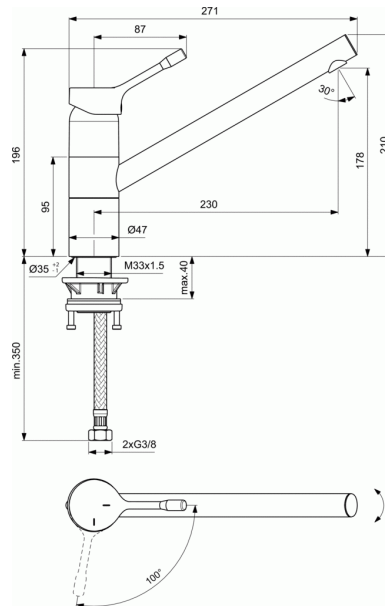

CERALOOK

One-hole sink mixer BlueStart®

One-hole sink mixer BlueStart®

- Brass body with high attached spout
- Metal handle with red and blue colour indication - printed on handle
- Cold start indication in central position
- Hidden aerator
- 38 mm cartridge FirmaFlow® with hot water limiter + Click technology
- Flexible hoses PEX G3/8"
- Easy-Fix system for installation with centering & sealing ring
- Finish: Chrome
- Packaging: picture box
- Comply with EN817