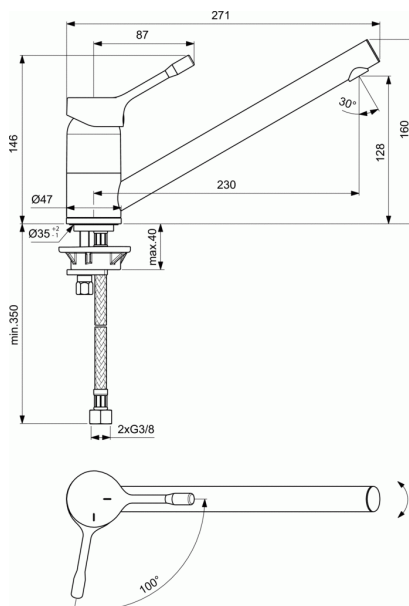

CERALOOK

One-hole sink mixer BlueStart®

One-hole sink mixer BlueStart®

- Brass body with low attached tubular spout
- Metal handle with red and blue colour indication - printed on handle
- Cold start indication in central position
- Hidden aerator
- 38 mm cartridge FirmaFlow® with hot water limiter + Click technology
- Flexible hoses PEX G3/8"
- Easy-Fix system for installation with centering & sealing ring
- Finish: Chrome
- Packaging: picture box
- Comply with EN817