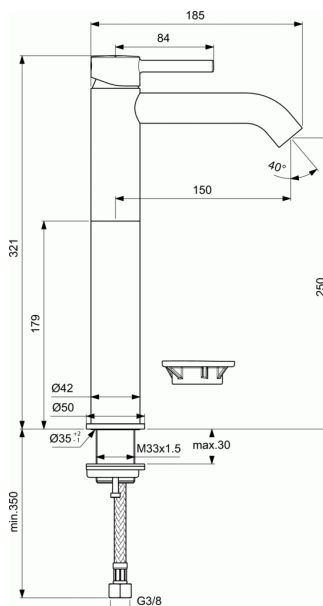

## One-hole Vessel basin mixer

### One-hole Vessel basin mixer

- 35 mm ceramic cartridge with hot water limiter
- Metal handle with red and blue colour indication
- Cache aerator with 5 l/min flow rate limiter
- Easy-Fix fixation
- Flexible hoses G3/8" for water supply
- Comply with EN817