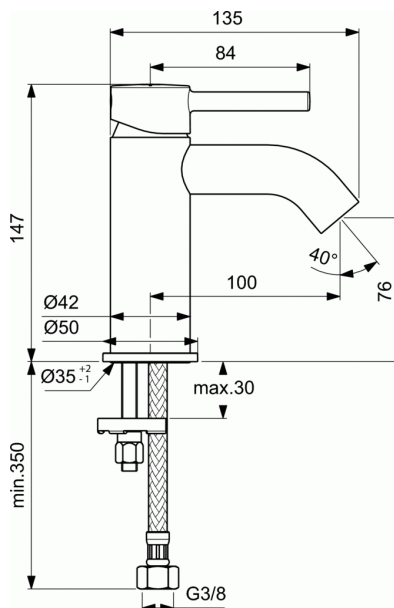

## One-hole basin mixer

### One-hole basin mixer

- 35 mm ceramic cartridge with hot water limiter
- Metal handle with red and blue colour indication
- Cache aerator with 5 l/min flow rate limiter
- Easy-Fix fixation
- Flexible hoses G3/8" for water supply
- Comply with EN817