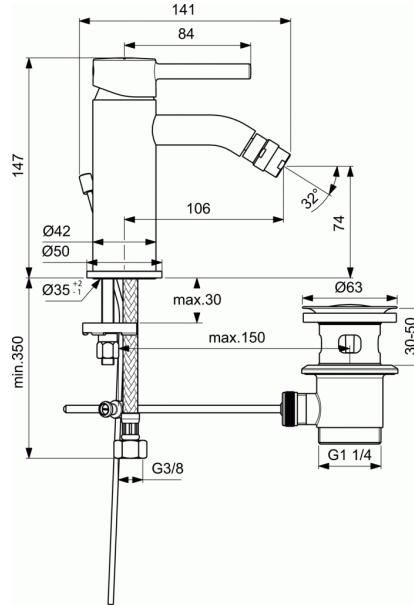

CERALINE

One-hole bidet mixer

One-hole bidet mixer

- 35 mm ceramic cartridge with hot water limiter
- Metal handle with red and blue colour indication
- Flexible hoses G3/8" for water supply
- Metal pop-up waste
- Easy-Fix fixation
- Perlator aerator with ball-joint with 5 l/min flow rate limiter
- Comply with EN817