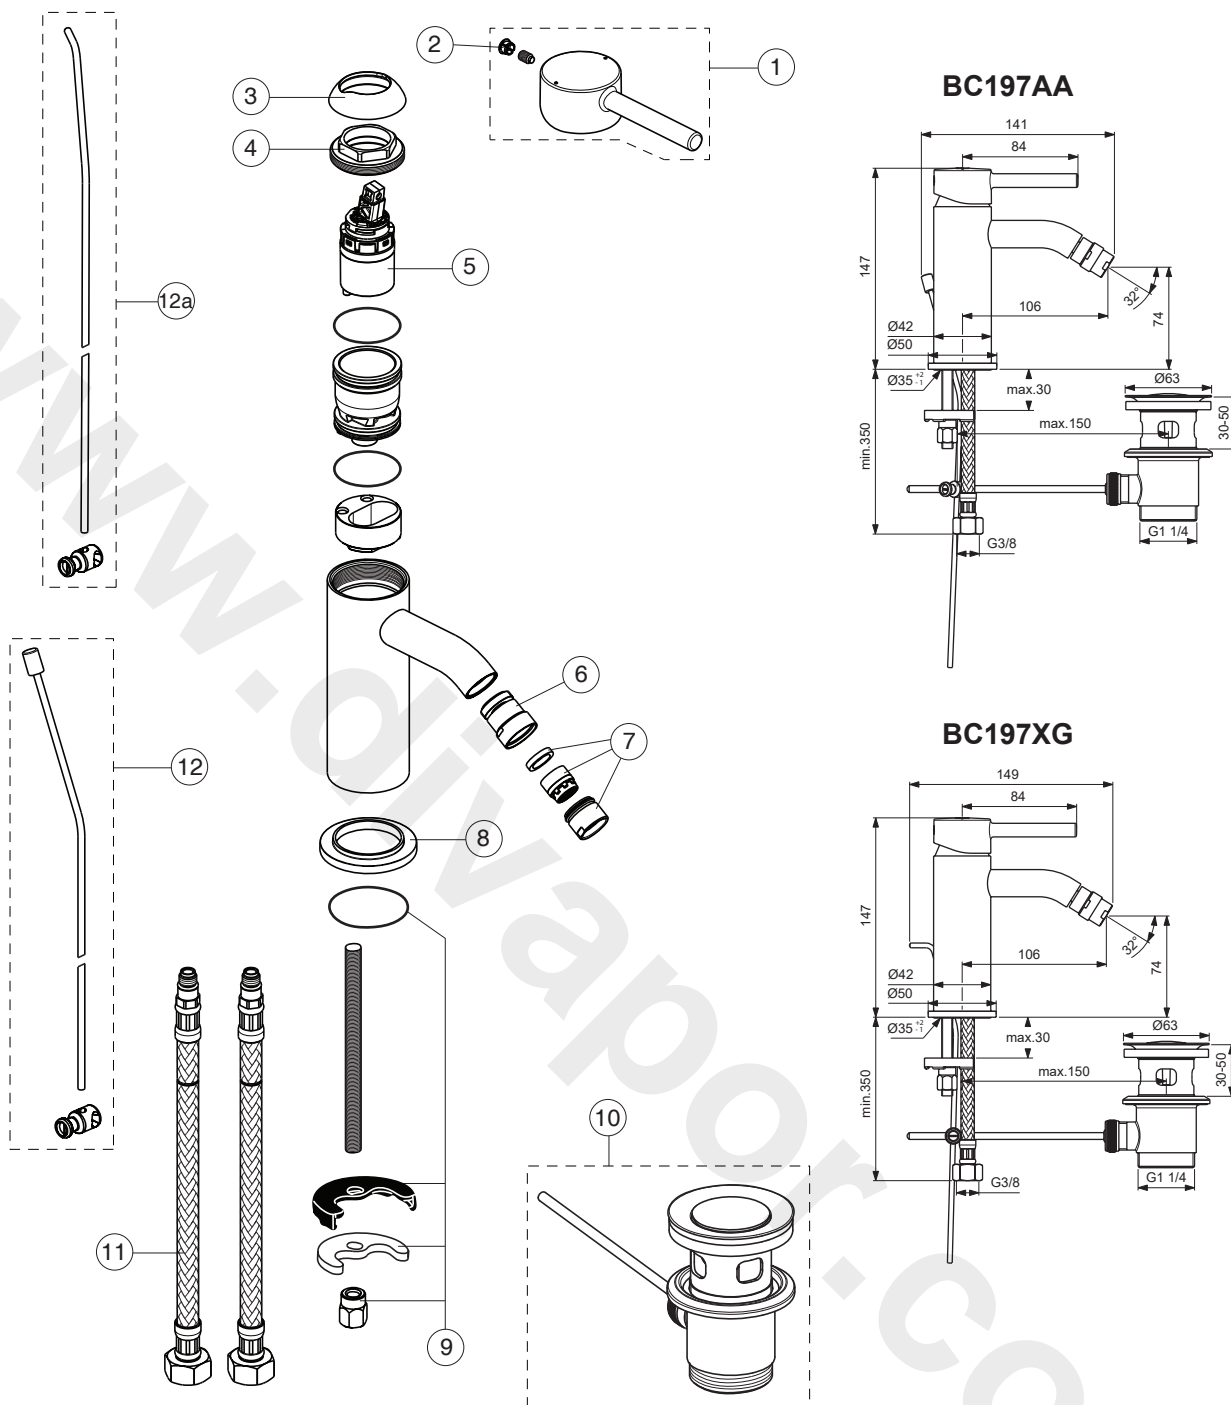

CERALINE

Ideal Standard

For XX=Coverage-Designate:
AA=chrome, XG=silk black

For Instance:
B961706AA for chrome

Pos.	Signify	Spare parts-Nr.	Quantity	Pos.	Signify	Spare parts-Nr.	Quantity
1	Lever, w/logo-set	B961706XX	1 Pcs.				
2	Block cap	A961157XX	1 Pcs.				
3	Cover cap	A861080XX	1 Pcs.				
4	Screw M3x1.5	B961645NU	1 Set				
5	Cartridge Ø28mm	A861397NU	1 Pcs.				
6	Ball joint M18x1	A960019XX	1 Pcs.				
7	Aerator M18x1, 5l/min	A963369XX	1 Pcs.				
8	Rosette decorative	B960712XX	1 Pcs.				
9	Connecting set	B964702NU	1 Set				
10	Pop-up drain ass.	A962991XX	1 Pcs.				
11	Fl.hose G3/8/M8x1 /L500	A962005NU	1 Pcs.				
12	Pull-up rod-compl.	B961384AA	1 Set				
12a	Pull-up rod-compl.	B960900A5*	1 Set (for BC197XG)				

*A5-magnetic grey