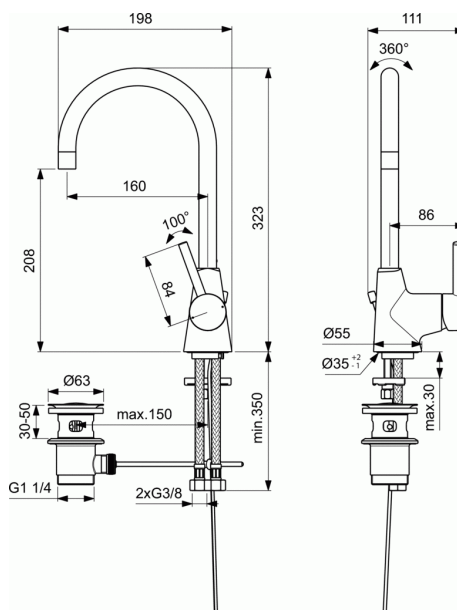

CERALINE

One-hole High spout basin mixer

One-hole High spout basin mixer

- 35 mm ceramic cartridge with hot water limiter
- Metal handle with red and blue colour indication
- Tubular spout R160
- Perlator aerator with 5 l/min flow rate limiter
- Easy-Fix fixation
- Flexible hoses G3/8" for water supply
- Metal pop-up waste
- Comply with EN817