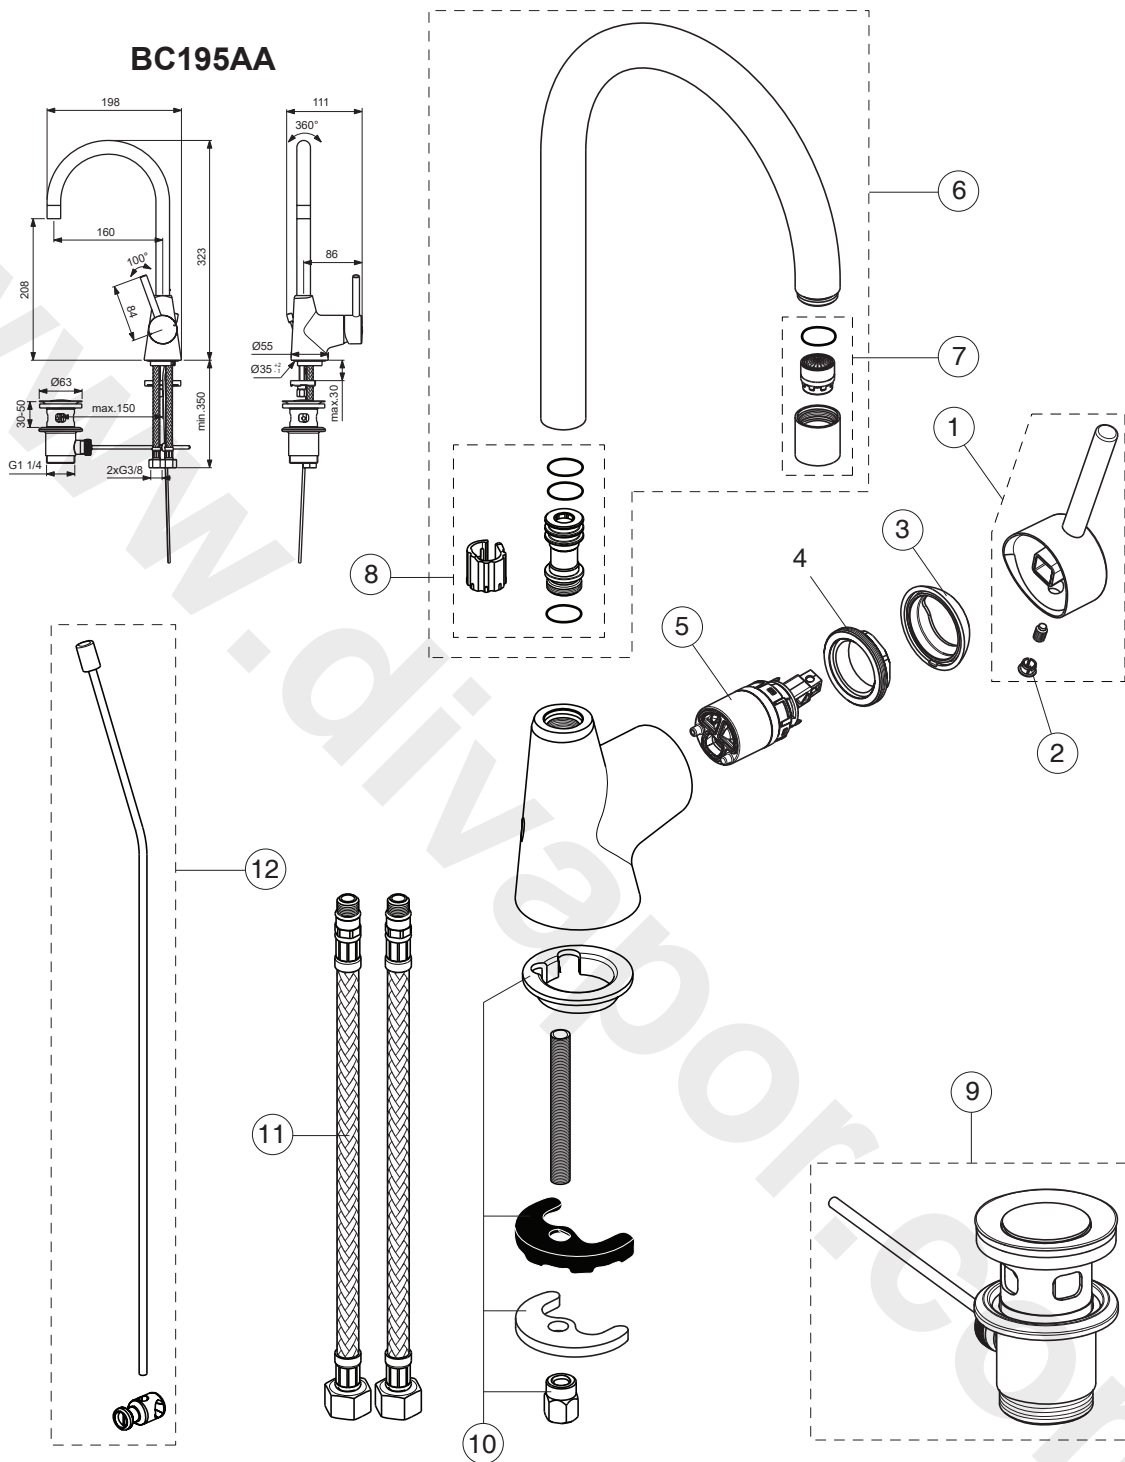

CERALINE

Ideal Standard

Pos.	Signify	Spare parts-Nr.	Quantity	Pos.	Signify	Spare parts-Nr.	Quantity
1	Lever,w/logo-set	B961708AA	1 Pcs.				
2	Block cap	A961157AA	1 Pcs.				
3	Cover cap	A861080XX	1 Pcs.				
4	Screw M36x1		1 Pcs.				
5	Cartridge Ø28mm	A861397NU	1 Pcs.				
6	Tub.spout R160	B961525AA	1 Pcs.				
7	Aerator M18x1-5 l/min	A860998AA	1 Pcs.				
8	Sealing set for tub.spout	B960839NU	1 Set				
9	Pop-up drain ass.	A962991AA	1 Pcs.				
10	Connecting set	B964894NU	1 Set				
11	Flex pexhose G3/8-M10x1/L445mm	A963600NU	1 Pcs.				
12	Pop up waste-compl.	B961384AA	1 Set				