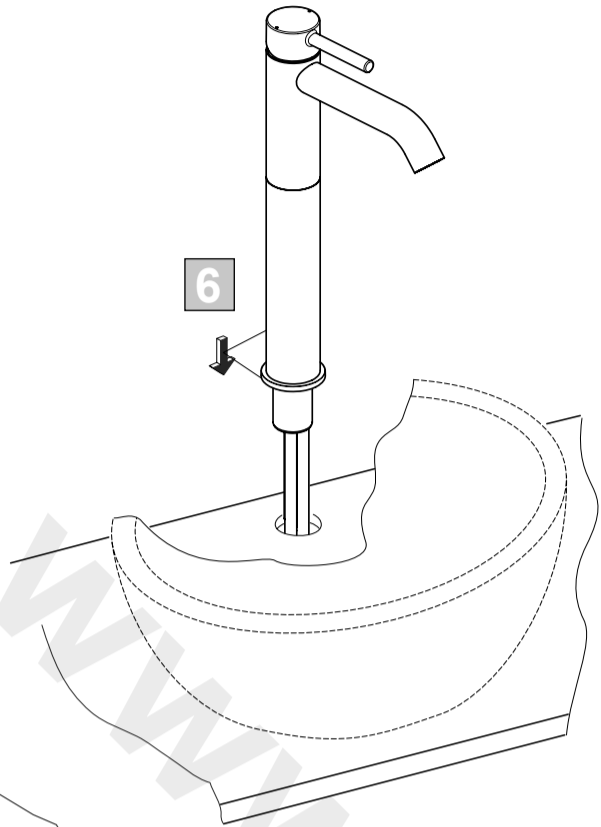

CERALINE

03.2018 / B665802

Ideal Standard International NV
Corporate Village – Gent Building
Da Vincilaan 2
1935 Zaventem
Belgium
<http://www.idealstandardinternational.com>

1 x 190mm
1 x 330mm

	P	bar		MAX. 10		5			Q (3 bar)
	T	°C		MAX. 80		65			l/min
						40			5