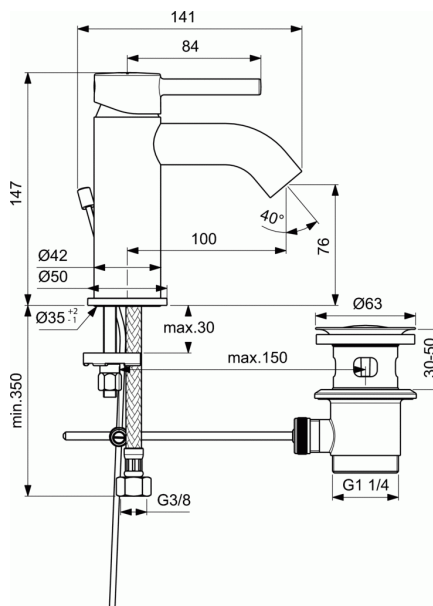

CERALINE

One-hole basin mixer

One-hole basin mixer

- 35 mm ceramic cartridge with hot water limiter
- Metal handle with red and blue colour indication
- Cache aerator with 5 l/min flow rate limiter
- Metal pop-up waste
- Easy-Fix fixation
- Flexible hoses G3/8" for water supply
- Comply with EN817