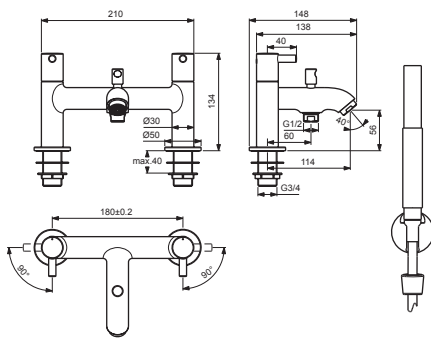

## BC188AA

| Pos. | Signify               | Spare parts-Nr. | Quantity | Pos. | Signify                   | Spare parts-Nr. | Quantity |
|------|-----------------------|-----------------|----------|------|---------------------------|-----------------|----------|
| 1    | Handle(Red)-set       | B961523AA       | 1 Pcs.   | 13   | O-Ring Ø19x2.5            |                 | 2 Pcs.   |
| 1a   | Handle(Blue)-set      | B961524AA       | 1 Pcs.   | 14   | Connector G3/4            |                 | 2 Pcs.   |
| 2    | Screw M5x6            |                 | 1 Pcs.   | 15   | Rosette                   | B961145AA       | 1 Pcs.   |
| 3    | Block cap             | A961157AA       | 1 Pcs.   | 16   | Connecting set            | B960471NU       | 1 Set    |
| 4    | Screw M4x8            | B960223NU       | 2 Pcs.   | 17   | Flexible hose G1/2 /L1800 | A963173NU       | 1 Pcs.   |
| 5    | Insert                | B961326NU       | 1 Pcs.   | 18   | Shower hose bracket       |                 | 1 Pcs.   |
| 6    | Cartridge G1/2"-90°-R | H960104NU       | 1 Pcs.   | 19   | Wall bracket fixed        | B9467AA         | 1 Pcs.   |
|      | Cartridge G1/2"-90°-L | H960136NU       | 1 Pcs.   | 20   | Handspray                 | A960106AA       | 1 Pcs.   |
| 7;7a | Body bath/shower      |                 | 1 Pcs.   |      |                           |                 |          |
| 8    | Pull knob             | B960486AA       | 1 Pcs.   |      |                           |                 |          |
| 9    | Nozzle                | A961625AA       | 1 Pcs.   |      |                           |                 |          |
| 10   | Diverter automatic    | B960167AA       | 1 Pcs.   |      |                           |                 |          |
| 11   | Rv-patrone            | A960944NU       | 2 Pcs.   |      |                           |                 |          |
| 12   | O-Ring Ø18.2x1.7      |                 | 2 Pcs.   |      |                           |                 |          |