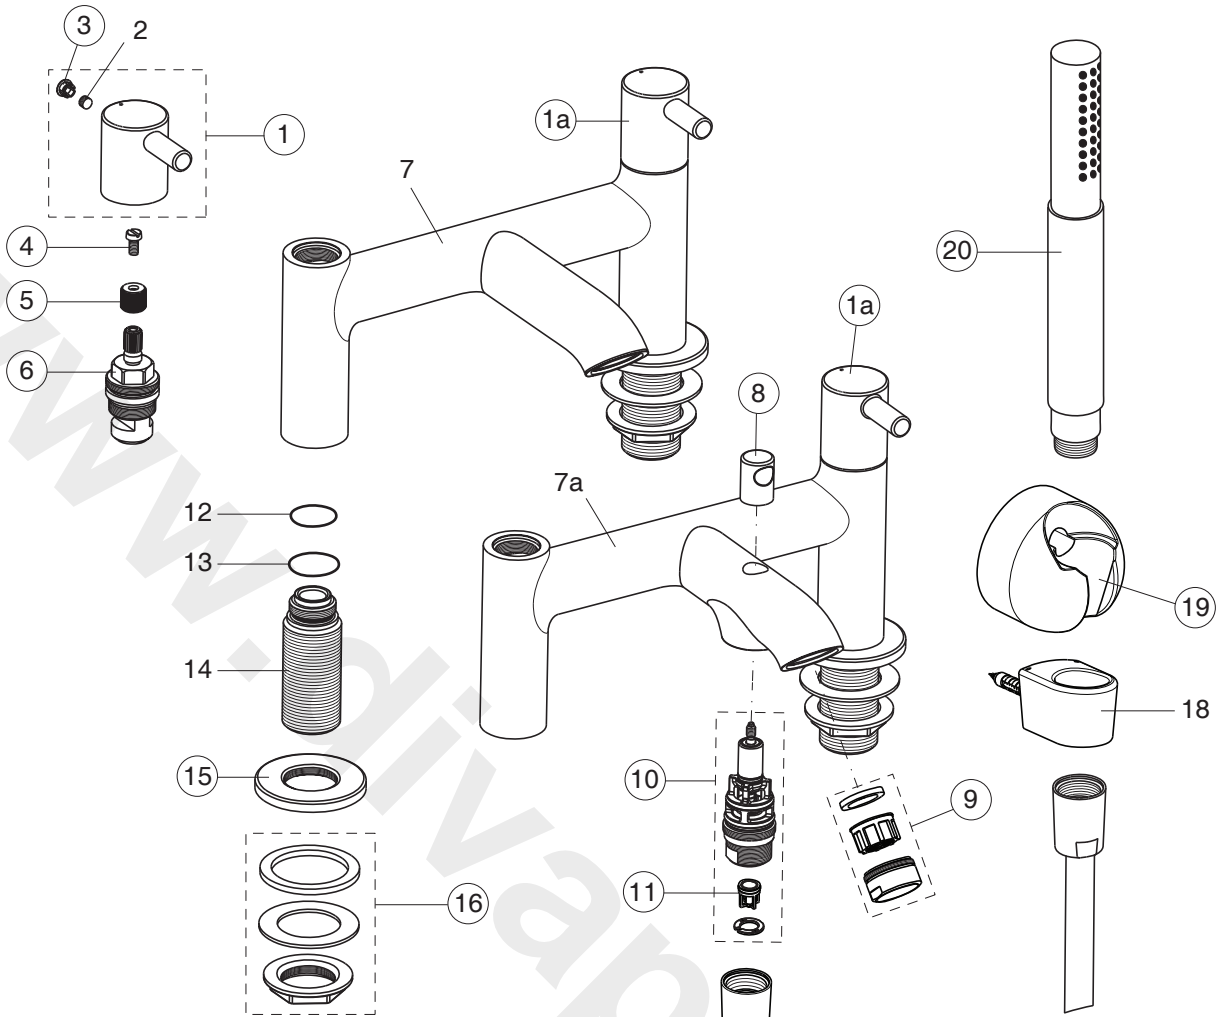

CERALINE

BC189AA

BC188AA

Pos.	Signify	Spare parts-Nr.	Quantity	Pos.	Signify	Spare parts-Nr.	Quantity
1	Handle(Red)-set	B961523AA	1 Pcs.	13	O-Ring Ø19x2.5		2 Pcs.
1a	Handle(Blue)-set	B961524AA	1 Pcs.	14	Connector G3/4		2 Pcs.
2	Screw M5x6		1 Pcs.	15	Rosette	B961145AA	1 Pcs.
3	Block cap	A961157AA	1 Pcs.	16	Connecting set	B960471NU	1 Set
4	Screw M4x8	B960223NU	2 Pcs.	17	Flexible hose G1/2 /L1800	A963173NU	1 Pcs.
5	Insert	B961326NU	1 Pcs.	18	Shower hose bracket		1 Pcs.
6	Cartridge G1/2"-90°-R	H960104NU	1 Pcs.	19	Wall bracket fixed	B9467AA	1 Pcs.
	Cartridge G1/2"-90°-L	H960136NU	1 Pcs.	20	Handspray	A960106AA	1 Pcs.
7;7a	Body bath/shower		1 Pcs.				
8	Pull knob	B960486AA	1 Pcs.				
9	Nozzle	A961625AA	1 Pcs.				
10	Diverter automatic	B960167AA	1 Pcs.				
11	Rv-patrone	A960944NU	2 Pcs.				
12	O-Ring Ø18.2x1.7		2 Pcs.