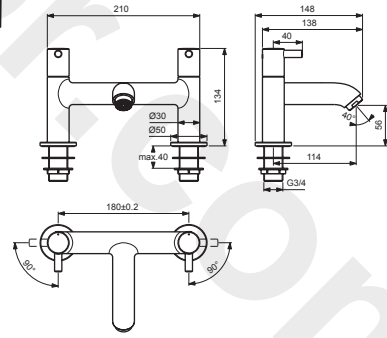

## BC188AA

| Pos. | Signify               | Spare parts-Nr. | Quantity | Pos. | Signify                   | Spare parts-Nr. | Quantity |
|------|-----------------------|-----------------|----------|------|---------------------------|-----------------|----------|
| 1    | Handle(Red)-set       | B961523AA       | 1 Pcs.   | 13   | O-Ring Ø19x2.5            |                 | 2 Pcs.   |
| 1a   | Handle(Blue)-set      | B961524AA       | 1 Pcs.   | 14   | Connector G3/4            |                 | 2 Pcs.   |
| 2    | Screw M5x6            |                 | 1 Pcs.   | 15   | Rosette                   | B961145AA       | 1 Pcs.   |
| 3    | Block cap             | A961157AA       | 1 Pcs.   | 16   | Connecting set            | B960471NU       | 1 Set    |
| 4    | Screw M4x8            | B960223NU       | 2 Pcs.   | 17   | Flexible hose G1/2 /L1800 | A963173NU       | 1 Pcs.   |
| 5    | Insert                | B961326NU       | 1 Pcs.   | 18   | Shower hose bracket       |                 | 1 Pcs.   |
| 6    | Cartridge G1/2"-90°-R | H960104NU       | 1 Pcs.   | 19   | Wall bracket fixed        | B9467AA         | 1 Pcs.   |
|      | Cartridge G1/2"-90°-L | H960136NU       | 1 Pcs.   | 20   | Handspray                 | A960106AA       | 1 Pcs.   |
| 7;7a | Body bath/shower      |                 | 1 Pcs.   |      |                           |                 |          |
| 8    | Pull knob             | B960486AA       | 1 Pcs.   |      |                           |                 |          |
| 9    | Nozzle                | A961625AA       | 1 Pcs.   |      |                           |                 |          |
| 10   | Diverter automatic    | B960167AA       | 1 Pcs.   |      |                           |                 |          |
| 11   | Rv-patrone            | A960944NU       | 2 Pcs.   |      |                           |                 |          |
| 12   | O-Ring Ø18.2x1.7      |                 | 2 Pcs.   |      |                           |                 |          |