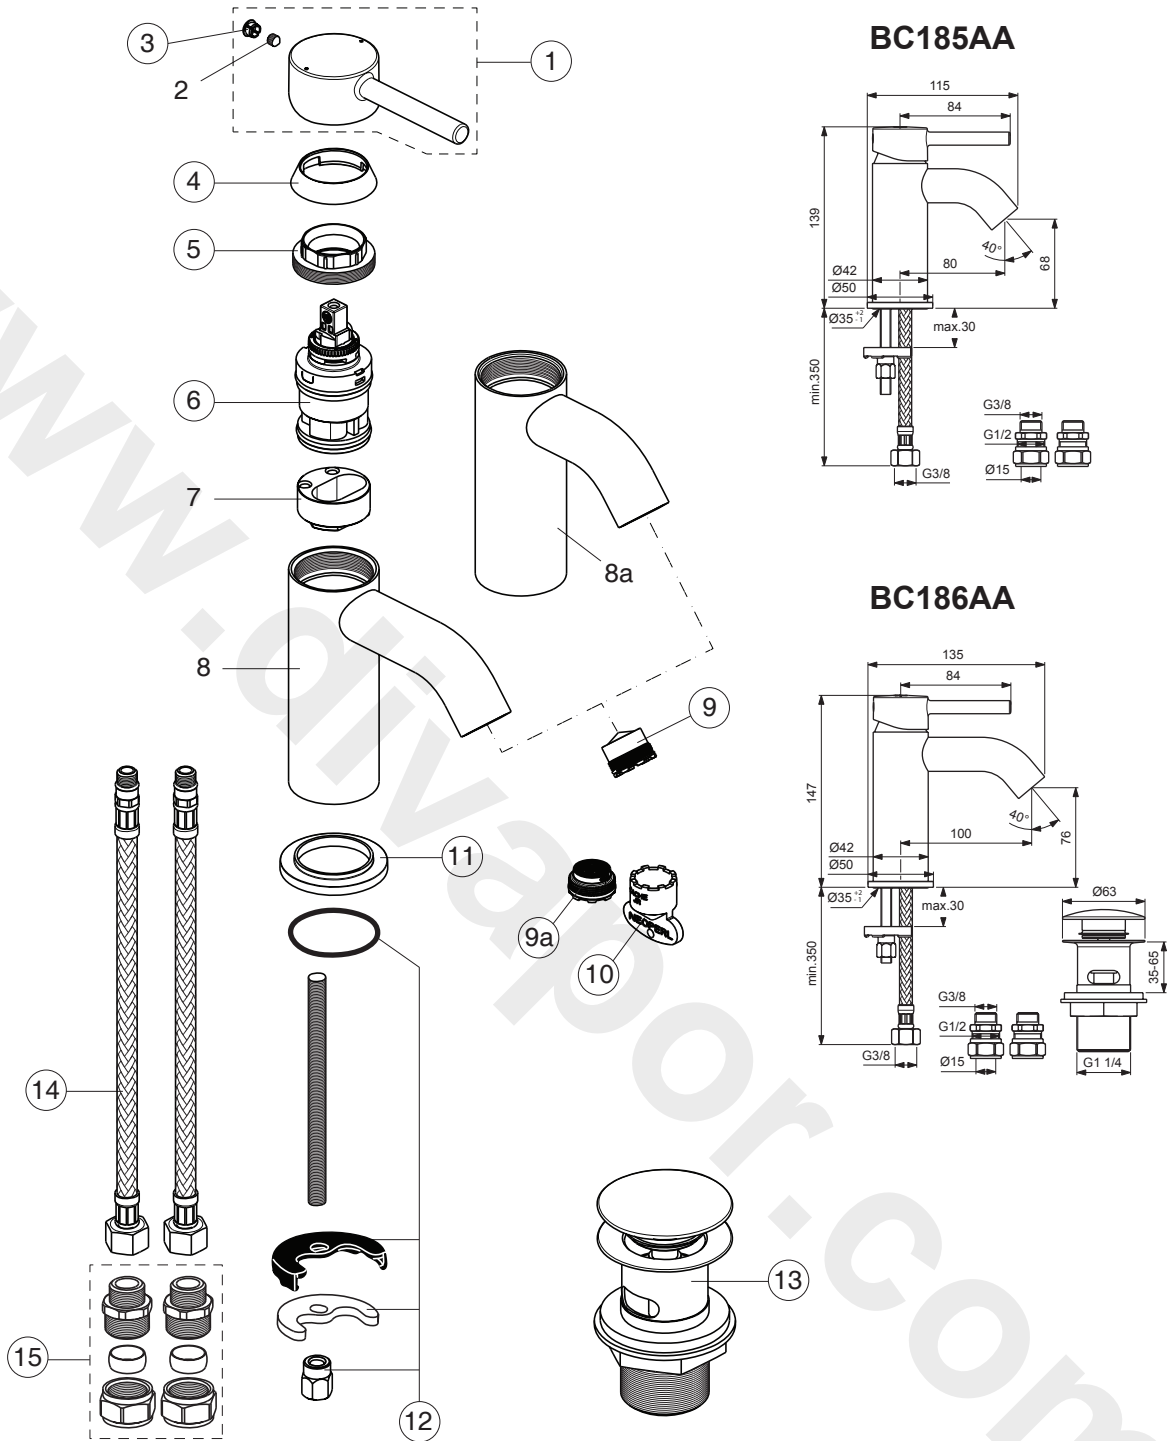

CERALINE

Pos.	Signify	Spare parts-Nr.	Quantity	Pos.	Signify	Spare parts-Nr.	Quantity
1	Lever,w/logo-set	B961520AA	1 Pcs.	12	Connecting set	B964702NU	1 Set
2	Screw M5x6		1 Pcs.	13	Click waste slotted	S8803AA	1 Pcs.
3	Block cap	A961157AA	1 Pcs.	14	Flex hose G3/8 /L.445	A963600NU	1 Pcs.
4	Cap	B961473AA	1 Pcs.	15	Connector G3/8,Ø15	B960845NU	1 Set
5	Screw M38x1.5	B961474NU	1 Pcs.				
6	Cartridge Ø35mm	B961475NU	1 Pcs.				
7	Manifold		1 Pcs.				
8;8a	Body basin		1 Pcs.				
9	Flowstraitener cache junior M21.5x1	A960191NU	1 Pcs.				
9a+10	Neoperl M21.5x1-5 l/min cache junior	B960889NU	1 Pcs.				
10	Service key	B960654NU	1 Pcs.				
11	Rosette decorative	B960712AA	1 Pcs.				