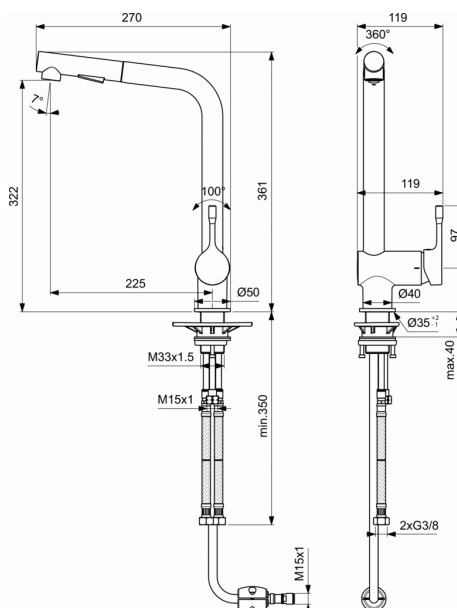

CERALOOK

One-hole sink mixer BlueStart®

One-hole sink mixer BlueStart®

- Brass body with pull-out multifunctional spray
- Metal handle with red and blue colour indication - printed on handle
- Cold start indication in central position
- Hidden aerator
- 38 mm cartridge FirmaFlow® with hot water limiter + Click technology
- Flexible hoses PEX G3/8"
- Easy-Fix system for installation with centering & sealing ring
- Finish: Chrome
- Packaging: picture box
- Comply with EN817