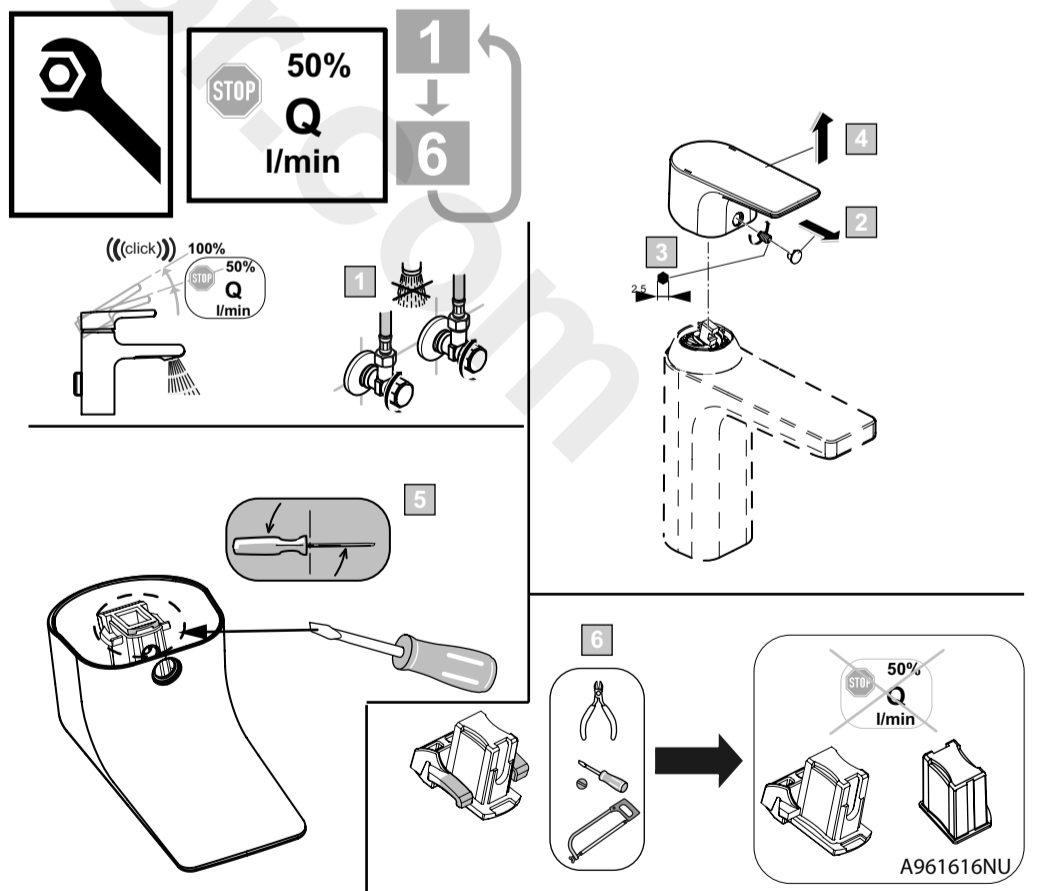

P	bar	0,5	MAX. 10	5	Q (3 bar)
T	°C	MAX. 80	65	40	l/min
					9