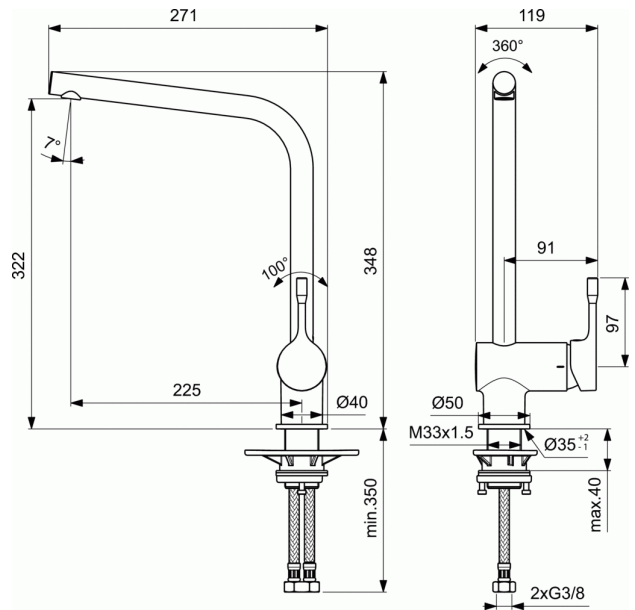

CERALOOK

One-hole sink mixer BlueStart®

One-hole sink mixer BlueStart®

- Brass body with L tubular spout
- Metal handle with red and blue colour indication - printed on handle
- Cold start indication in central position
- Hidden aerator
- 38 mm cartridge FirmaFlow® with hot water limiter + Click technology
- Flexible hoses PEX G3/8"
- Easy-Fix system for installation with centering & sealing ring
- Finish: Chrome
- Packaging: picture box
- Comply with EN817