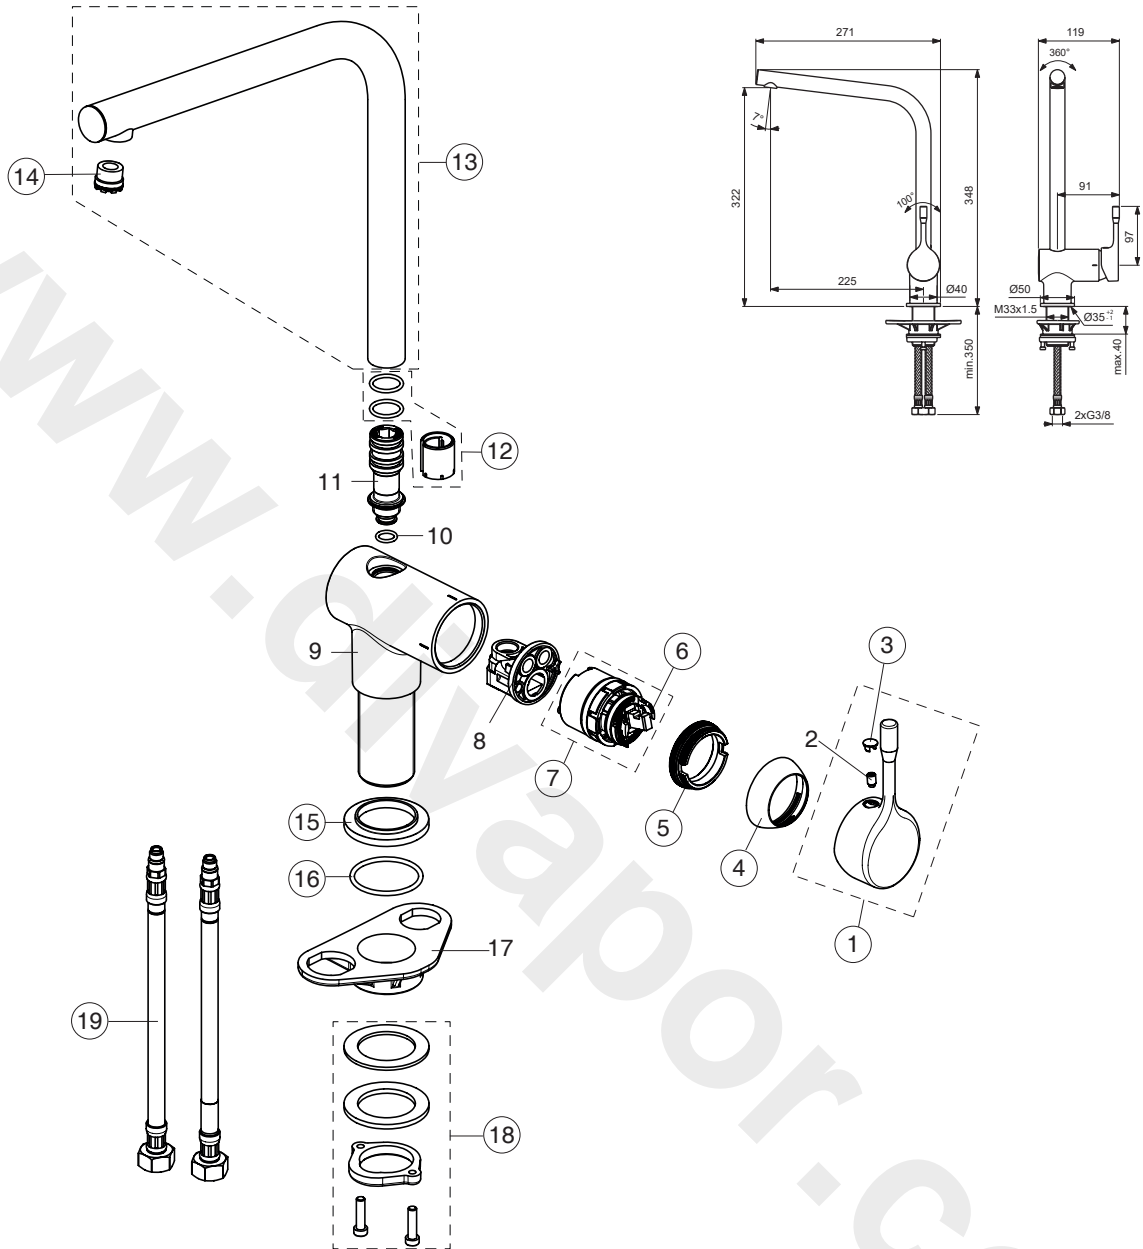

BC174XX

**For XX=Coverage-Designate:**  
AA=chrome, GN=silver storm

**For Instance:**  
B961580AA for chrome

Pos.	Signify	Spare parts-Nr.	Quantity	Pos.	Signify	Spare parts-Nr.	Quantity
1	Lever,w/logo-set	B961580XX	1 Pcs.	15	Rosette decorative	B960712XX	1 Pcs.
2	Screw M5x8		1 Pcs.	16	O-Ring 37,77 X 2,62	A962574NU	1 Pcs.
3	Cap decorative	B960473XX	1 Pcs.	17	U plate support bracket fix.kit		1 Pcs.
4	Rosette	B961438XX	1 Pcs.	18	Connecting group	B960255NU	1 Pcs.
5	Screw M41x1.5/M38x1.5	B961374NU	1 Pcs.	19	Flex hose M8X1-G3/8I -D4,7/11,5-DN6X500	A962005NU	1 Pcs.
6	Hot limit stop	A861181NU	1 Pcs.				
7	Cartridge Ø38mm	A861156NU*	1 Pcs.				
8	Manifold		1 Pcs.				
9	Body		1 Pcs.				
10	O-Ring Ø39.1x1.3		1 Pcs.				
11	Nipple		1 Pcs.				
12	Sealing set for tub.spout	B961574NU	1 Set.				
13	Tub.spout -compl.	B961575XX	1 Set.				
14	Flowstraitener cache M16.5x1	B960497NU	1 Pcs.				