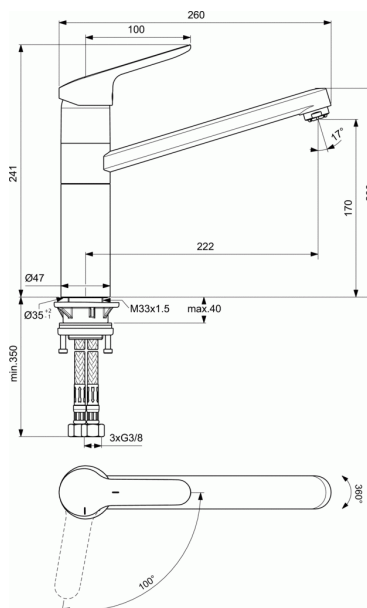

CERAFLEX

One-hole sink mixer BlueStart® ND

One-hole sink mixer BlueStart® ND

Tubular high attached spout

For low pressure ND

With 3 pcs flexible hoses PEX G3/8" for low pressure application

Brass body with soldered high attached tubular spout

Metal handle with red and blue colour indication - printed on handle

Cold water in central position BlueStart

Aerator Perlator M24x1

38 mm cartridge FirmaFlow® with hot water limiter + Click technology

Easy-Fix system for installation with centering & sealing ring