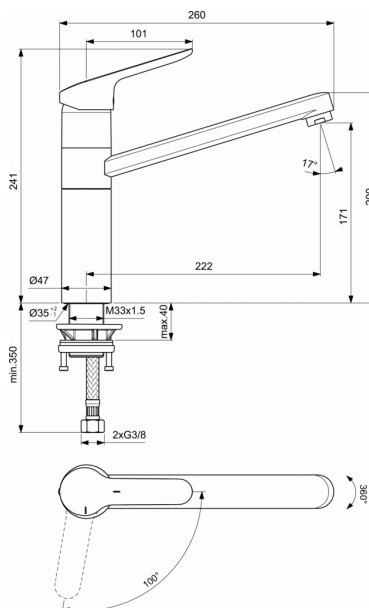

CERAFLEX

One-hole sink mixer BlueStart®

One-hole sink mixer BlueStart®

- Tubular high attached spout
- Brass body with soldered high attached tubular spout
- Metal handle with red and blue colour indication - printed on handle
- Cold water in central position BlueStart
- Aerator Perlator M24x1
- 38 mm cartridge FirmaFlow® with hot water limiter + Click technology
- Flexible hoses PEX G3/8"
- Easy-Fix system for installation with centering & sealing ring
- Comply with EN817