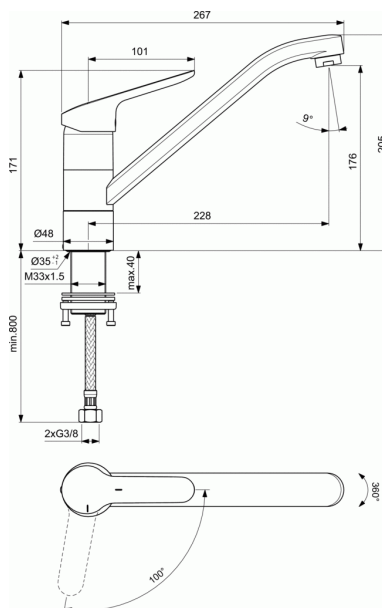

CERAFLEX

One-hole sink mixer BlueStart®, pre-window version

One-hole sink mixer BlueStart®, pre-window version

Tubular spout

Pre-window version

With Fixation-socket for window solution

Brass body with soldered tubular spout

Metal handle with red and blue colour indication - printed on handle

Cold water in central position BlueStart

Aerator Perlator M24x1

38 mm cartridge FirmaFlow® with hot water limiter + Click technology

Flexible hoses PEX G3/8"