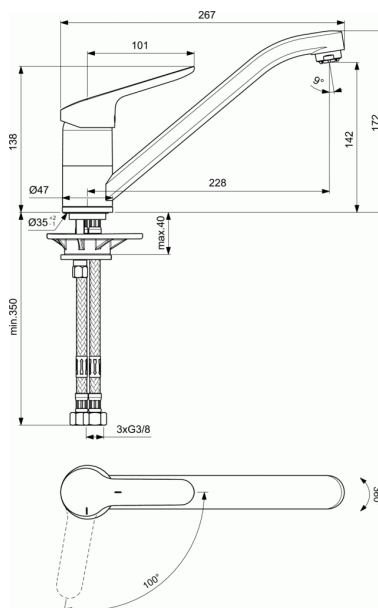

### One-hole sink mixer BlueStart® ND

Tubular spout

For low pressure ND

Brass body with soldered tubular spout

Metal handle with red and blue colour indication - printed on handle

Cold water in central position BlueStart

Aerator Perlator M24x1

38 mm cartridge FirmaFlow® with hot water limiter + Click technology

With 3 pcs flexible hoses PEX G3/8" for low pressure application

Easy-Fix system for installation with centering & sealing ring