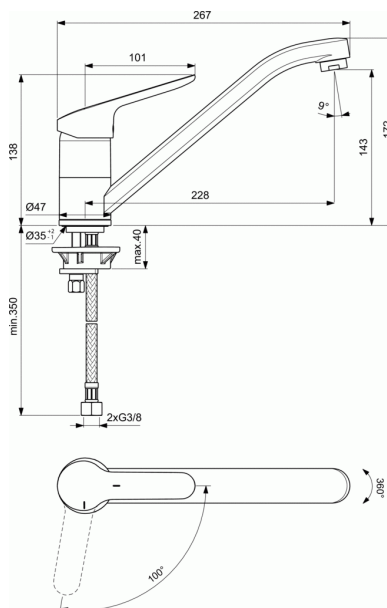

### One-hole sink mixer BlueStart®

- Tubular spout
- Brass body with soldered tubular spout
- Metal handle with red and blue colour indication - printed on handle
- Cold water in central position BlueStart
- Aerator Perlator M24x1
- 38 mm cartridge FirmaFlow® with hot water limiter + Click technology
- Flexible hoses PEX G3/8"
- Easy-Fix system for installation with centering & sealing ring
- Comply with EN817