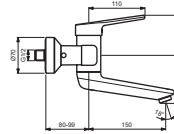

CERAPLUS 2

BC114AA

BC115AA

BC116AA

BC110AA

BC111AA

BC112AA

BC113AA

Pos.	Signify	Spare parts-Nr.	Quantity	Pos.	Signify	Spare parts-Nr.	Quantity
1	Lever, w/logo-set	B961435AA	1 Pcs.	13b	Cast spout 200mm		1 Pcs.
2	Screw M5x8		1 Pcs.	13c	Cast spout 250mm		1 Pcs.
3	Cap decorative	B960473AA	1 Pcs.	14	Fl.liner vandal proof M24x1	B960587AA	1 Pcs.
4	Cap M38x1.5	B961438AA	1 Pcs.	15	On/Off S-connections		1 Set
5	Screw M41x1.5/M38x1.5	B961374NU	1 Pcs.	15a	S-connections-compl.		1 Set
6	Hot limit stop	A861181NU	1 Pcs.	16	Escutcheon-compl.	B960575AA	1 Set
7+pos.9	Cartridge Ø38mm	A861156NU*	1 Set	16a	Escutcheon-compl.	B960365AA	1 Set
8	Flow limiter 5 l/min		1 Pcs.	17	Fibre washer		2 Pcs.
9	Pin		1 Pcs.	18	Nipple M19x1.5LH		2 Pcs.
10	Body		1 Pcs.	19	O-Ring Ø15.6x1.78		2 Pcs.
11	Fixation kit	B960573NU	1 Set	20	Nut G3/4		2 Pcs.
12	Sealing set	B960574NU	1 Set				
13	Cast spout 100mm		1 Pcs.				
13a	Cast spout 150mm		1 Pcs.				

*Universal set (not all parts needed)