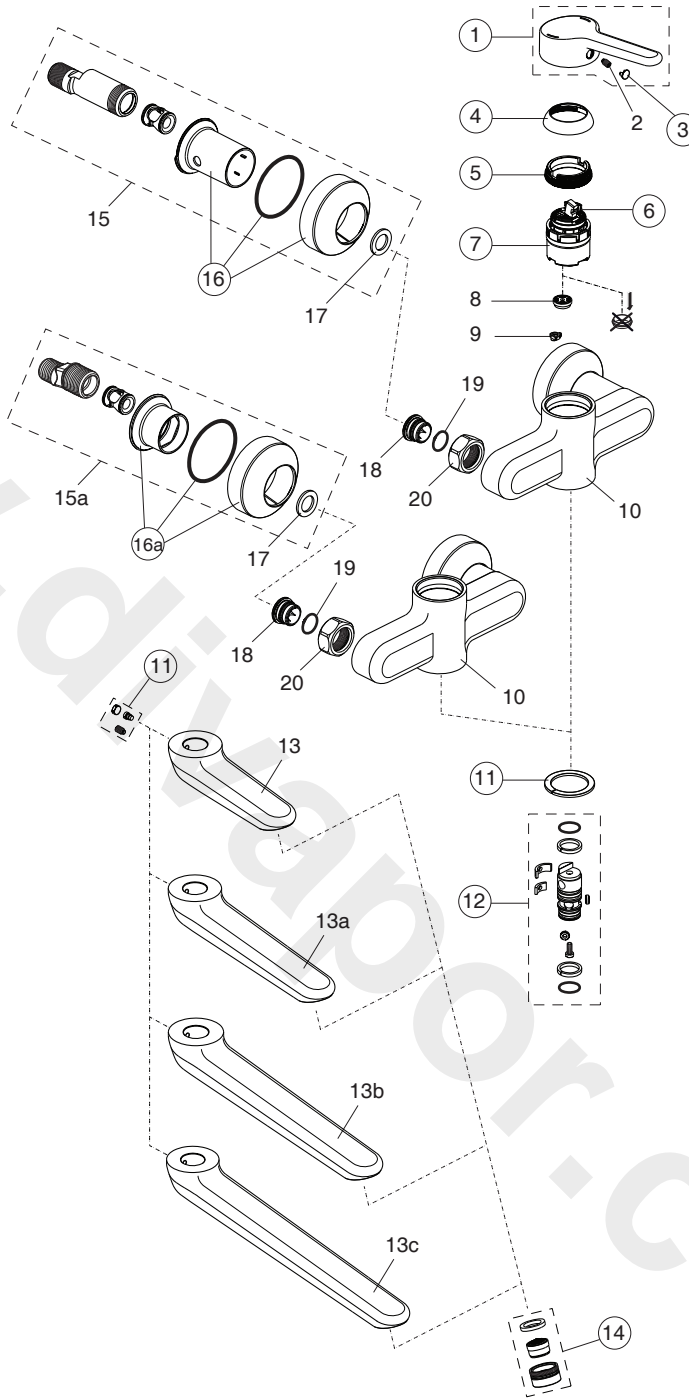

CERAPLUS 2

BC114AA

BC115AA

BC116AA

BC110AA

BC111AA

BC112AA

BC113AA

Pos.	Signify	Spare parts-Nr.	Quantity	Pos.	Signify	Spare parts-Nr.	Quantity
1	Lever, w/logo-set	B961435AA	1 Pcs.	13b	Cast spout 200mm		1 Pcs.
2	Screw M5x8		1 Pcs.	13c	Cast spout 250mm		1 Pcs.
3	Cap decorative	B960473AA	1 Pcs.	14	Fl.liner vandal proof M24x1	B960587AA	1 Pcs.
4	Cap M38x1.5	B961438AA	1 Pcs.	15	On/Off S-connections		1 Set
5	Screw M41x1.5/M38x1.5	B961374NU	1 Pcs.	15a	S-connections-compl.		1 Set
6	Hot limit stop	A861181NU	1 Pcs.	16	Escutcheon-compl.	B960575AA	1 Set
7+pos.9	Cartridge Ø38mm	A861156NU*	1 Set	16a	Escutcheon-compl.	B960365AA	1 Set
8	Flow limiter 5 l/min		1 Pcs.	17	Fibre washer		2 Pcs.
9	Pin		1 Pcs.	18	Nipple M19x1.5LH		2 Pcs.
10	Body		1 Pcs.	19	O-Ring Ø15.6x1.78		2 Pcs.
11	Fixation kit	B960573NU	1 Set	20	Nut G3/4		2 Pcs.
12	Sealing set	B960574NU	1 Set				
13	Cast spout 100mm		1 Pcs.				
13a	Cast spout 150mm		1 Pcs.				

*Universal set (not all parts needed)