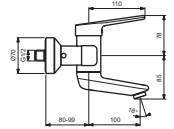

CERAPLUS 2

BC114AA

BC115AA

BC116AA

BC110AA

BC111AA

BC112AA

BC113AA

Pos.	Signify	Spare parts-Nr.	Quantity	Pos.	Signify	Spare parts-Nr.	Quantity
1	Lever, w/logo-set	B961435AA	1 Pcs.	13b	Cast spout 200mm		1 Pcs.
2	Screw M5x8		1 Pcs.	13c	Cast spout 250mm		1 Pcs.
3	Cap decorative	B960473AA	1 Pcs.	14	Fl.liner vandal proof M24x1	B960587AA	1 Pcs.
4	Cap M38x1.5	B961438AA	1 Pcs.	15	On/Off S-connections		1 Set
5	Screw M41x1.5/M38x1.5	B961374NU	1 Pcs.	15a	S-connections-compl.		1 Set
6	Hot limit stop	A861181NU	1 Pcs.	16	Escutcheon-compl.	B960575AA	1 Set
7+pos.9	Cartridge Ø38mm	A861156NU*	1 Set	16a	Escutcheon-compl.	B960365AA	1 Set
8	Flow limiter 5 l/min		1 Pcs.	17	Fibre washer		2 Pcs.
9	Pin		1 Pcs.	18	Nipple M19x1.5LH		2 Pcs.
10	Body		1 Pcs.	19	O-Ring Ø15.6x1.78		2 Pcs.
11	Fixation kit	B960573NU	1 Set	20	Nut G3/4		2 Pcs.
12	Sealing set	B960574NU	1 Set				
13	Cast spout 100mm		1 Pcs.				
13a	Cast spout 150mm		1 Pcs.				

*Universal set (not all parts needed)