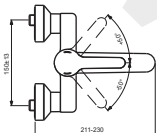

CERAPLUS 2

BC114AA

BC115AA

BC116AA

BC110AA

BC111AA

BC112AA

BC113AA

Pos.	Signify	Spare parts-Nr.	Quantity	Pos.	Signify	Spare parts-Nr.	Quantity
1	Lever, w/logo-set	B961435AA	1 Pcs.	13b	Cast spout 200mm		1 Pcs.
2	Screw M5x8		1 Pcs.	13c	Cast spout 250mm		1 Pcs.
3	Cap decorative	B960473AA	1 Pcs.	14	Fl.liner vandal proof M24x1	B960587AA	1 Pcs.
4	Cap M38x1.5	B961438AA	1 Pcs.	15	On/Off S-connections		1 Set
5	Screw M41x1.5/M38x1.5	B961374NU	1 Pcs.	15a	S-connections-compl.		1 Set
6	Hot limit stop	A861181NU	1 Pcs.	16	Escutcheon-compl.	B960575AA	1 Set
7+pos.9	Cartridge Ø38mm	A861156NU*	1 Set	16a	Escutcheon-compl.	B960365AA	1 Set
8	Flow limiter 5 l/min		1 Pcs.	17	Fibre washer		2 Pcs.
9	Pin		1 Pcs.	18	Nipple M19x1.5LH		2 Pcs.
10	Body		1 Pcs.	19	O-Ring Ø15.6x1.78		2 Pcs.
11	Fixation kit	B960573NU	1 Set	20	Nut G3/4		2 Pcs.
12	Sealing set	B960574NU	1 Set				
13	Cast spout 100mm		1 Pcs.				
13a	Cast spout 150mm		1 Pcs.				

*Universal set (not all parts needed)