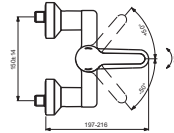

CERAPLUS 2

BC114AA

BC115AA

BC116AA

BC110AA

BC111AA

BC112AA

BC113AA

Pos.	Signify	Spare parts-Nr.	Quantity	Pos.	Signify	Spare parts-Nr.	Quantity
1	Lever, w/logo-set	B961435AA	1 Pcs.	13b	Cast spout 200mm		1 Pcs.
2	Screw M5x8		1 Pcs.	13c	Cast spout 250mm		1 Pcs.
3	Cap decorative	B960473AA	1 Pcs.	14	Fl.liner vandal proof M24x1	B960587AA	1 Pcs.
4	Cap M38x1.5	B961438AA	1 Pcs.	15	On/Off S-connections		1 Set
5	Screw M41x1.5/M38x1.5	B961374NU	1 Pcs.	15a	S-connections-compl.		1 Set
6	Hot limit stop	A861181NU	1 Pcs.	16	Escutcheon-compl.	B960575AA	1 Set
7+pos.9	Cartridge Ø38mm	A861156NU*	1 Set	16a	Escutcheon-compl.	B960365AA	1 Set
8	Flow limiter 5 l/min		1 Pcs.	17	Fibre washer		2 Pcs.
9	Pin		1 Pcs.	18	Nipple M19x1.5LH		2 Pcs.
10	Body		1 Pcs.	19	O-Ring Ø15.6x1.78		2 Pcs.
11	Fixation kit	B960573NU	1 Set	20	Nut G3/4		2 Pcs.
12	Sealing set	B960574NU	1 Set				
13	Cast spout 100mm		1 Pcs.				
13a	Cast spout 150mm		1 Pcs.				

*Universal set (not all parts needed)