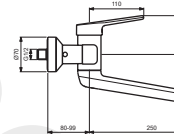

Pos.	Signify	Spare parts-Nr.	Quantity	Pos.	Signify	Spare parts-Nr.	Quantity
1	Lever, w/logo-set	B961435AA	1 Pcs.	13b	Cast spout 200mm		1 Pcs.
2	Screw M5x8		1 Pcs.	13c	Cast spout 250mm		1 Pcs.
3	Cap decorative	B960473AA	1 Pcs.	14	Fl.liner vandal proof M24x1	B960587AA	1 Pcs.
4	Cap M38x1.5	B961438AA	1 Pcs.	15	On/Off S-connections		1 Set
5	Screw M41x1.5/M38x1.5	B961374NU	1 Pcs.	15a	S-connections-compl.		1 Set
6	Hot limit stop	A861181NU	1 Pcs.	16	Escutcheon-compl.	B960575AA	1 Set
7+pos.9	Cartridge Ø38mm	A861156NU*	1 Set	16a	Escutcheon-compl.	B960365AA	1 Set
8	Flow limiter 5 l/min		1 Pcs.	17	Fibre washer		2 Pcs.
9	Pin		1 Pcs.	18	Nipple M19x1.5LH		2 Pcs.
10	Body		1 Pcs.	19	O-Ring Ø15.6x1.78		2 Pcs.
11	Fixation kit	B960573NU	1 Set	20	Nut G3/4		2 Pcs.
12	Sealing set	B960574NU	1 Set				
13	Cast spout 100mm		1 Pcs.				
13a	Cast spout 150mm		1 Pcs.				