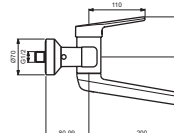

CERAPLUS 2

BC114AA

BC115AA

BC116AA

BC110AA

BC111AA

BC112AA

BC113AA

Pos.	Signify	Spare parts-Nr.	Quantity	Pos.	Signify	Spare parts-Nr.	Quantity
1	Lever, w/logo-set	B961435AA	1 Pcs.	13b	Cast spout 200mm		1 Pcs.
2	Screw M5x8		1 Pcs.	13c	Cast spout 250mm		1 Pcs.
3	Cap decorative	B960473AA	1 Pcs.	14	Fl.liner vandal proof M24x1	B960587AA	1 Pcs.
4	Cap M38x1.5	B961438AA	1 Pcs.	15	On/Off S-connections		1 Set
5	Screw M41x1.5/M38x1.5	B961374NU	1 Pcs.	15a	S-connections-compl.		1 Set
6	Hot limit stop	A861181NU	1 Pcs.	16	Escutcheon-compl.	B960575AA	1 Set
7+pos.9	Cartridge Ø38mm	A861156NU*	1 Set	16a	Escutcheon-compl.	B960365AA	1 Set
8	Flow limiter 5 l/min		1 Pcs.	17	Fibre washer		2 Pcs.
9	Pin		1 Pcs.	18	Nipple M19x1.5LH		2 Pcs.
10	Body		1 Pcs.	19	O-Ring Ø15.6x1.78		2 Pcs.
11	Fixation kit	B960573NU	1 Set	20	Nut G3/4		2 Pcs.
12	Sealing set	B960574NU	1 Set				
13	Cast spout 100mm		1 Pcs.				
13a	Cast spout 150mm		1 Pcs.				

*Universal set (not all parts needed)