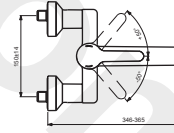

Pos.	Signify	Spare parts-Nr.	Quantity	Pos.	Signify	Spare parts-Nr.	Quantity
1	Lever, w/logo-set	B961435AA	1 Pcs.	13b	Cast spout 200mm		1 Pcs.
2	Screw M5x8		1 Pcs.	13c	Cast spout 250mm		1 Pcs.
3	Cap decorative	B960473AA	1 Pcs.	14	Fl.liner vandal proof M24x1	B960587AA	1 Pcs.
4	Cap M38x1.5	B961438AA	1 Pcs.	15	On/Off S-connections		1 Set
5	Screw M41x1.5/M38x1.5	B961374NU	1 Pcs.	15a	S-connections-compl.		1 Set
6	Hot limit stop	A861181NU	1 Pcs.	16	Escutcheon-compl.	B960575AA	1 Set
7+pos.9	Cartridge Ø38mm	A861156NU*	1 Set	16a	Escutcheon-compl.	B960365AA	1 Set
8	Flow limiter 5 l/min		1 Pcs.	17	Fibre washer		2 Pcs.
9	Pin		1 Pcs.	18	Nipple M19x1.5LH		2 Pcs.
10	Body		1 Pcs.	19	O-Ring Ø15.6x1.78		2 Pcs.
11	Fixation kit	B960573NU	1 Set	20	Nut G3/4		2 Pcs.
12	Sealing set	B960574NU	1 Set				
13	Cast spout 100mm		1 Pcs.				
13a	Cast spout 150mm		1 Pcs.				