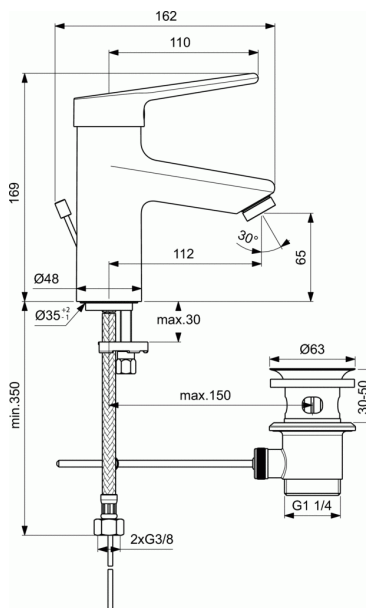

CERAPLUS 2

One-hole basin mixer with pop-up waste

One-hole basin mixer with pop-up waste

- Brass cast body with inclined self-draining spout
- Metal handle with red and blue colour indication - printed on handle, 110 mm
- Metal pop-up waste
- Low-aerosol flow straightener in vandal proof housing
- Flow restrictor 8,4 l/min (inside cartridge)
- PEX flexible hoses G 3/8"
- 38 mm cartridge HWTC
- Easy fix system for installation
- Noise Class 1
- Comply with EN817
- All materials used in contact with drinking water are in accordance with KTW, ACS and WRAS requirements