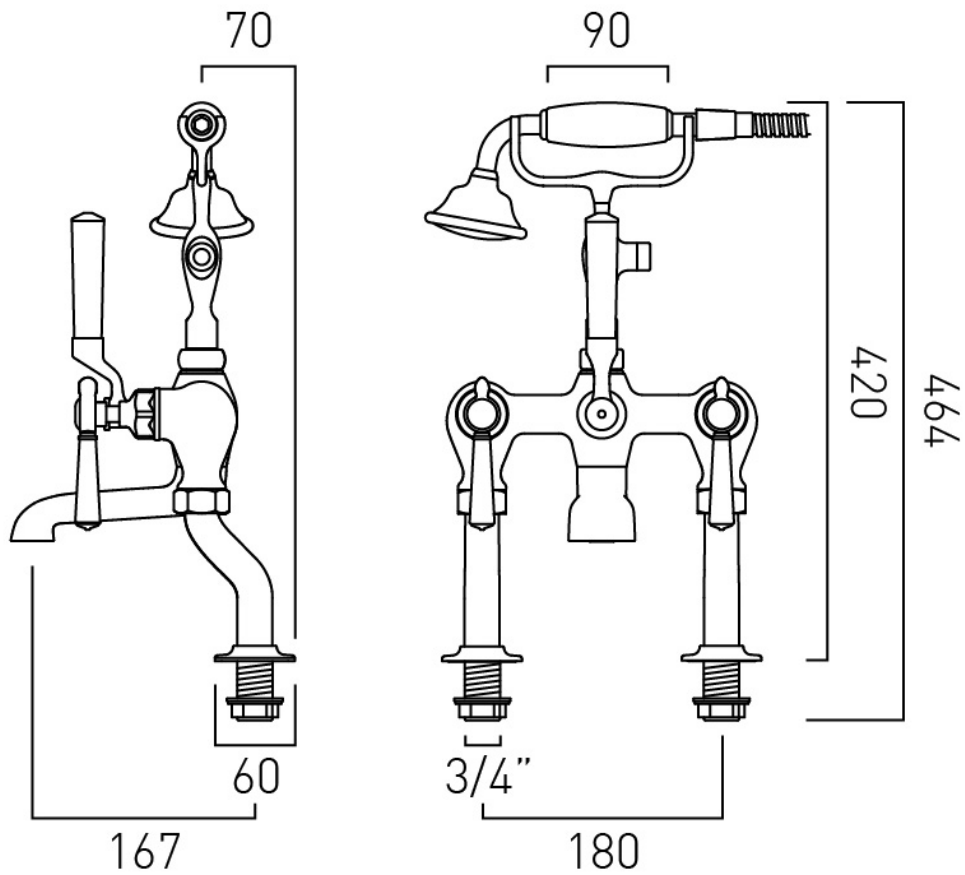


SPECIFICATION SHEET

COLLECTION: AXBRIDGE

PRODUCT CODE: BC-AXB-231-BN

DESCRIPTION:

Axbridge
exposed bath shower mixer
pillar mounted
with shower kit
lever handles
with water flow straightener
cold ceramic cartridge FL-511-RTC
hot ceramic cartridge FL-511-LTC
3/4" threaded connections (on legs)
minimum operating pressure 1.0 bar MP

TECHNICAL DRAWING

COLLECTION: AXBRIDGE

PRODUCT CODE: BC-AXB-231-BN

BOOTH & Co.
ENGLAND

Timeless Design. Pioneering Performance.

Your journey to distinction awaits.

01934 744466 | sales@vado.com | www.vado.com/booth-and-co