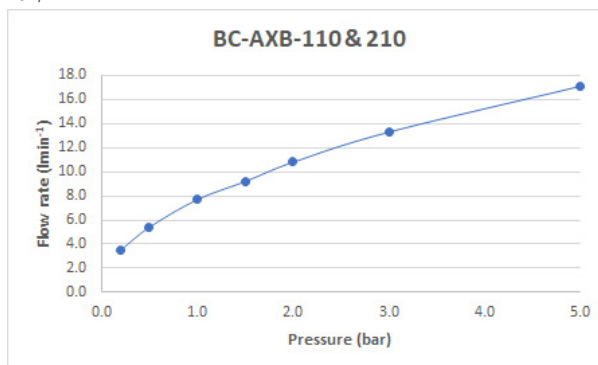

SPECIFICATION SHEET

COLLECTION: AXBRIDGE

PRODUCT CODE: BC-AXB-210-CP

DESCRIPTION:

Axbridge
mono bidet mixer
deck mounted
with pop-up waste
lever handles
with water flow straightener
cold ceramic cartridge FL-501-RTC
hot ceramic cartridge FL-501-LTC
2 x 1/2" x 400mm flexipipe connections
deck mount drill hole diameter 35mm
minimum operating pressure 0.2 bar LP

FINISH:

Chrome

MINIMUM OPERATING PRESSURE:

0.2 bar LP

FLOW RATE AT 3.0 BAR FLOW PRESSURE:

13 l/min

TECHNICAL DRAWING

COLLECTION: AXBRIDGE
PRODUCT CODE: BC-AXB-210-CP